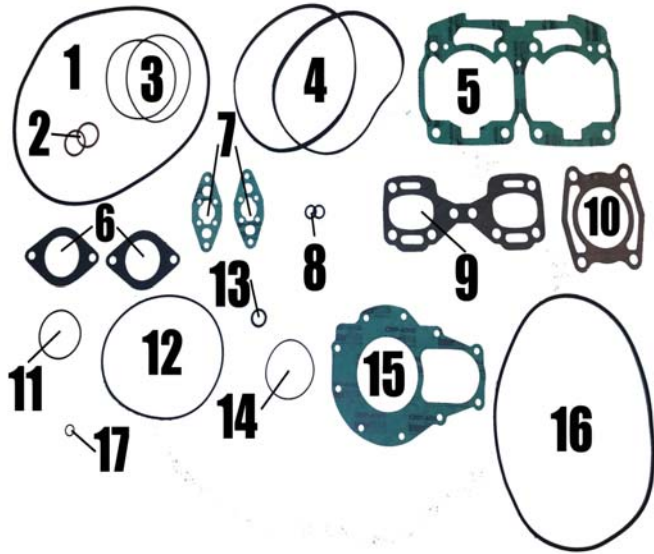

Part # S6640

S6640	Complete Gasket Kit	$110.95	D79L23R
S6620	Top End Gasket Kit	$48.47	D34L34R
Fits: 787 cc			
SPX 1997-1999 / GSX 1996-1997 / GTX 1996-1997 / XP1995-1997			
Ref #	Description	MFG Stock #	Item #
1	O-Ring, Head Cover	290-831-550	S6612
2	O-Ring, Spark Plug	290-430-782	S6220
3	O-Ring, Cylinder	290-931-410	S6185
4	O-Ring, Water Jacket	290-931-420	S6614
5	Gasket, Base (4 Hole 0.16)	290-931-460	# S6035.4
5	Gasket, Base (5 Hole 0.20) *	290-931-460	# S6035.5
5	Gasket, Base (6 Hole 0.24)	290-931-460	S6035.6
5	Gasket, Base (8 Hole 0.32)	290-931-460	# S6035.8
6	Gasket, Carb 41mm	293-250-042	6107
7	Gasket, Power Valve	290-931-540	S6618
8	O-Ring, Power Valve	290-931-765	S6622
9	Gasket, Exhaust	290-931-480	S6082
10	Gasket, Head Pipe	290-931-500	S6155
11	O-Ring, Counter Balance Shaft	290-230-300	S6624
12	O-Ring, Rotary Valve	290-831-765	S6628
13	O-Ring, Rotary Valve	293-300-024	S6260
14	O-Ring, Starter	278-000-694	S6152
15	Gasket, Flywheel Cover	290-931-470	S6045
16	O-Ring, Flywheel Cover	290-950-360	S6632
17	O-Ring, Oil Pump	293-300-018	# S6255

* Denotes Item is Included in Top End Kit, Part # S6620
# Special Order Part
Seal Kit Part # S6350