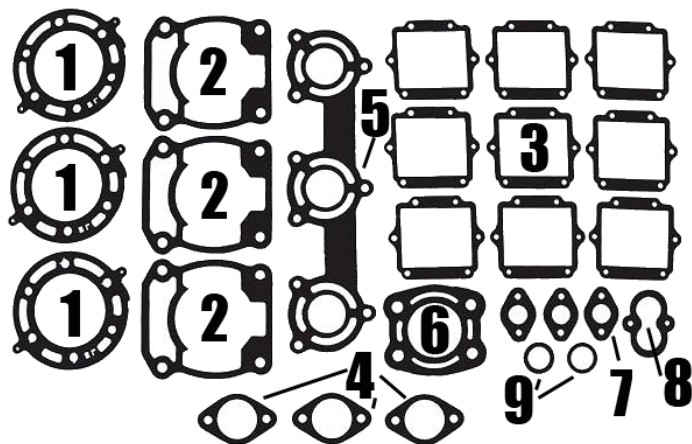

Part # S4240

S4240	Complete Gasket Kit	$112.05	D68L97R
S4235	Top End Gasket Kit	Call	Call
Fits: 780 cc All Models 1995-1997			
Ref #	Description	MFG Stock #	Item #
1	Gasket, Cylinder Head (3 Req'd) *	3240251	S4035
2	Gasket, Cylinder Base (3 Req'd) *	3240055	S4040
3	Gasket, Reed (9 Req'd) *	3084148	S4050
4	Gasket, Carb (3 Req'd) (	3240128	S5030
5	Gasket, Exhaust *	521623	S4077
6	Gasket, Head Pipe *	5830038	S4080
7	Gasket, Water Manifold (3 Req'd)	3082937	S4100
8	Gasket, Thermostat Housing	5410781	S4110
9	Starter O-Ring (2 Req'd)	3240114	# S4359

Special Order Part

* Denotes Item Is included in Top End Kit. Part # S4235

Seal Kit Part # S4135

Kawasaki

Polaris

Seadoo

Tigershark

Yamaha
Waverunner