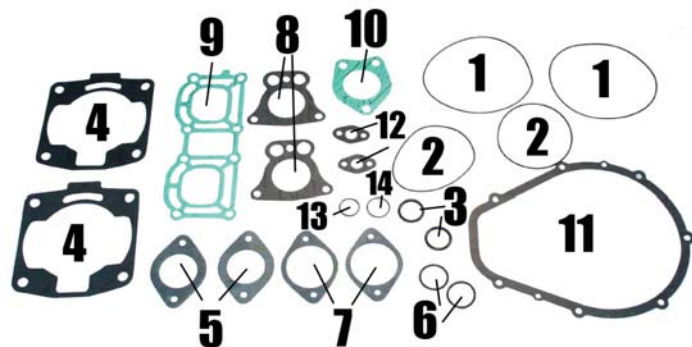

Part # S4860

S4860	Complete Gasket Kit	$70.92	D50L64R
# S4855	Top End Gasket Kit	Call	Call
Fits: 777 cc Octane 2002-2003			
Ref #	Description	MFG Stock #	Item #
1	O-Ring, Head (2 Req'd) *	5410931	S4300
2	O-Ring, Cylinder (2 Req'd) *	5411573	S4306
3	O-Ring, Spark Plug (2 Req'd) *	5410917	S4310
4	Gasket, Base .015 (2 Req'd) *	5811784	S4805
5	Gasket, Carburetor (2 Req'd) *	5830043	S4320
6	Injector O-Ring	5412393	# S4810
7	Flame Arrestor Gasket	5830062	# S4325
8	Gasket, Exhaust	5811045	S4330
9	Gasket, Exhaust Green	5812404	S2330
10	Head Pipe Gasket	5812403	# S5900
11	Gasket, Flywheel Cover	5811145	S4337
12	Gasket, Water Manifold	5830061	S4339
13	Oil Pump O-Ring	5411056	# S4340
14	Crankshaft O-Ring	5410613	# S4356

Special Order Part

* Denotes Item is included in Top End Kit. Part # S4855

Seal Kit Part # S4845