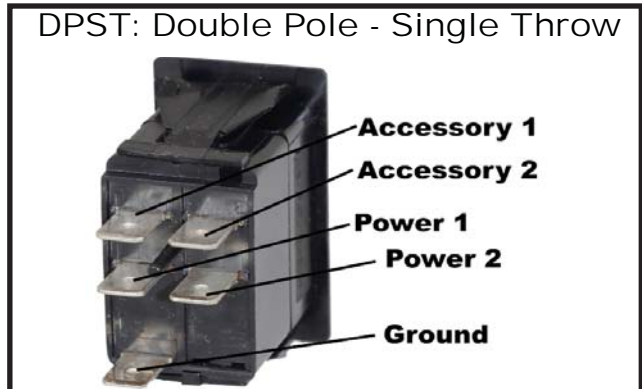

** Ground is for illuminated Switches Only **