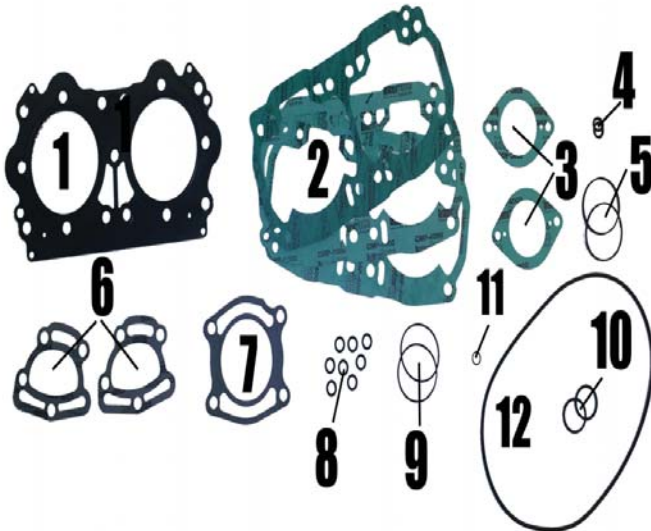

Part # S6842

S6842	Complete Gasket Kit	$141.79	D101L25R
S6840	Top End Gasket Kit	$83.16	D59L38R
W5574	Wiseco Gasket Kit	$120.82	D81L15R

Fits: 947 cc
RX 2000-2002 / XP 1998-2002 / GTX 1998-2002 / GSX 1998-1999

Ref #	Description	MFG Stock #	Item #
1	Gasket, Cylinder Head MLS *	290-931-702	S6700
2	Gasket, Base (5 Hole 0.20) *	290-931-685.5	# S6732.5
2	Gasket, Base (6 Hole 0.24) *	290-931-686.6	# S6732.6
2	Gasket, Base (8 Hole 0.32) *	290-931-686.8	# S6732.8
3	Gasket, Carb 50mm (2 Req'd) *	293-250-076	S6740
4	O-Ring, Power Valve (2 Req'd) *	290-931-765	S6622
5	O-Ring, Power Valve Housing (2 Req'd) *	290-931-670	S6750
6	Gasket, Exhaust *	293-250-081	S6760
7	Gasket, Head Pipe *	290-250-080	S6775
8	O-Ring, Cylinder Stud (8 Req'd)	290-850-460	S6780
9	O-Ring, Counter Balance Shaft	290-230-300	S6624
10	O-Ring, Starter	278-001-159	# S6790
11	o-Ring, Oil Pump	293-300-018	S6255
12	O-Ring, Flywheel Cover	290-931-690	S6795

* Denotes Item is Included in Top End Kit, Part # S6840
# Special Order Part
Seal Kit Part # S6815