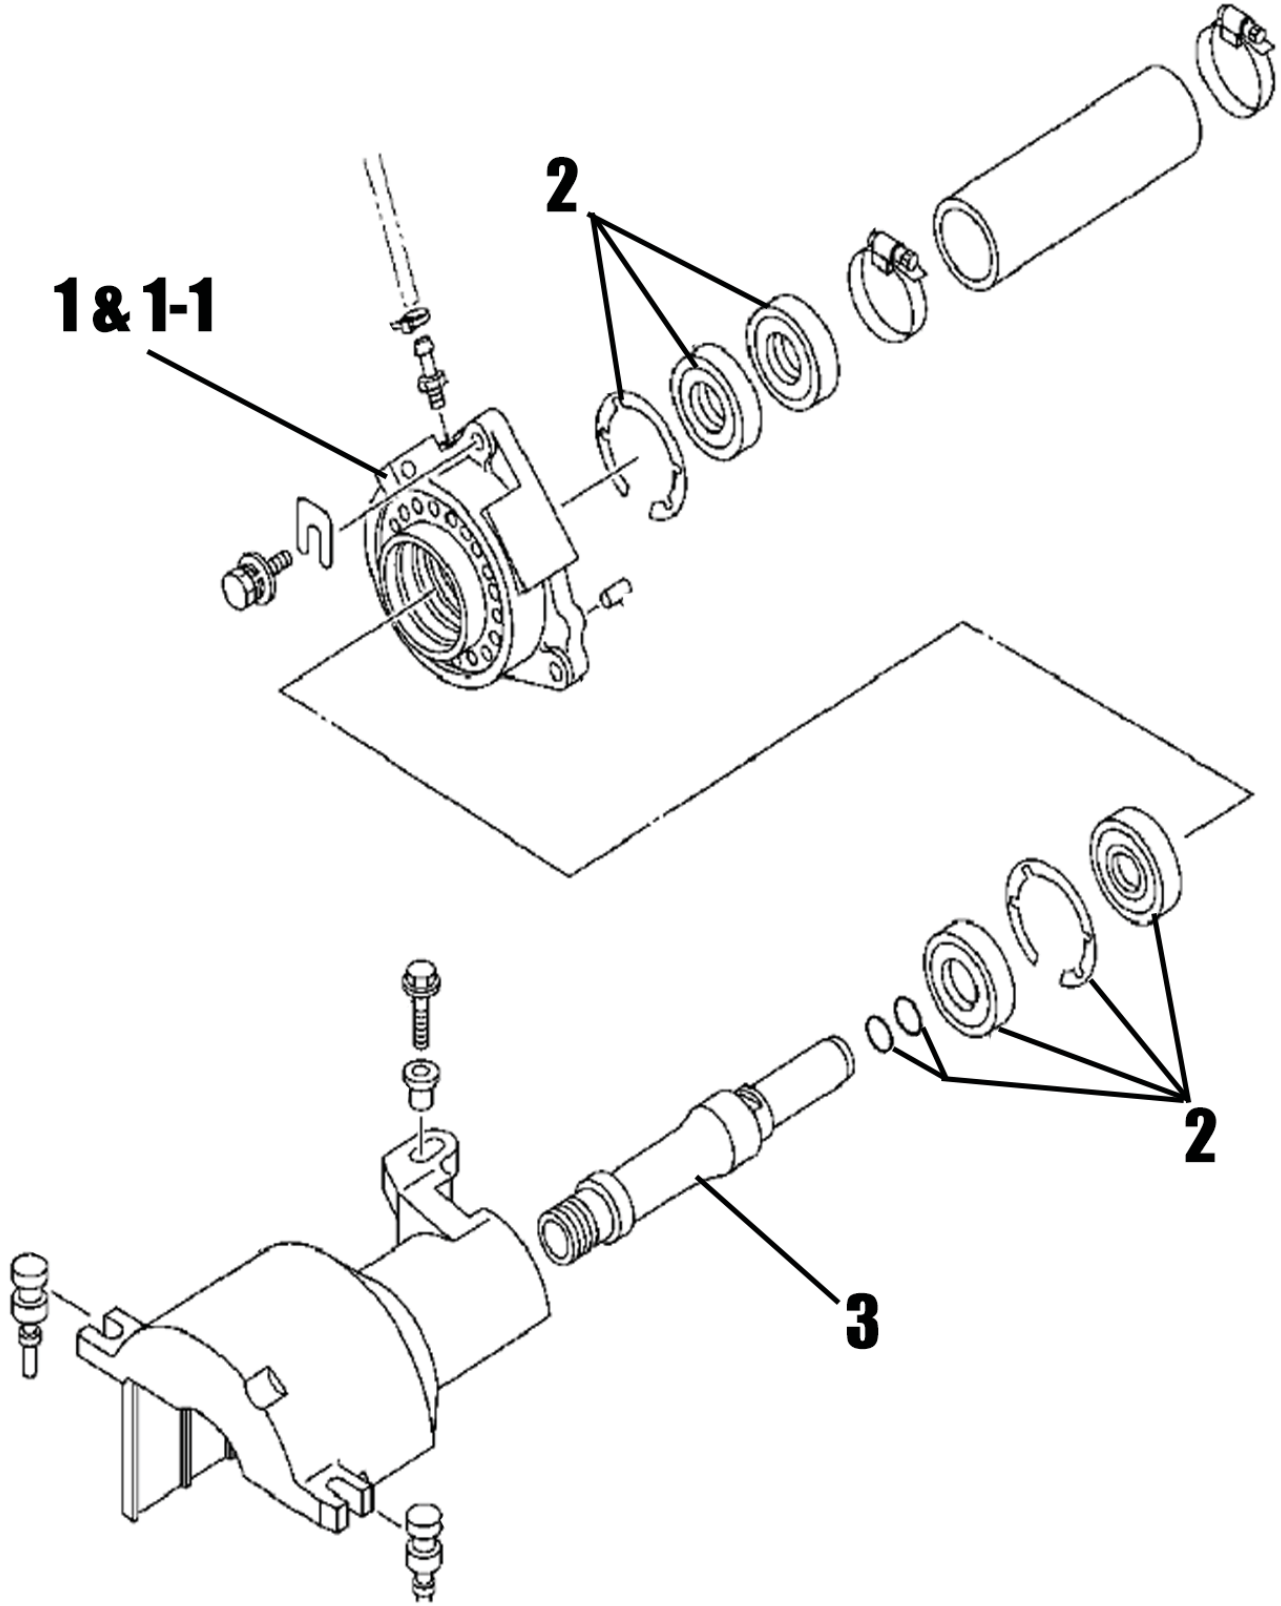

Kawasaki

Polaris

Seadoo

Tigershark

Yamaha
Waverunner