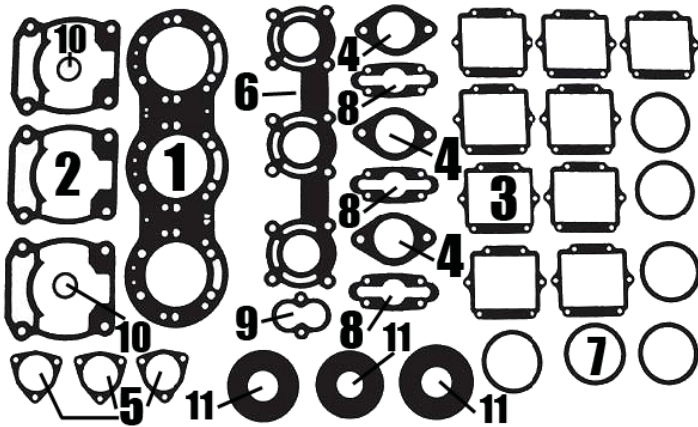

Part # S4265

S4265	Complete Gasket Kit	$203.92	D145L63R
S4250	Top End Gasket Kit	$109.42	D78L14R
Fits: 785 cc SLX Pro 1997 - 2001			
Ref #	Description	MFG Stock #	Item #
1	Cylinder Head Gasket *	3240305	# S4037
2	Gasket, Cylinder Base (3 Req'd) *	3240055	S4040
3	Gasket, Reed (9 Req'd) *	3084148	S4050
4	Gasket, Carb (3 Req'd) *	3240358	S9240
5	Gasket, Air Cleaner (3 Req'd)	5830013	S4065
6	Exhaust Gasket *	5211725	# S4078
7	Exhaust O-Ring (6 Req'd)	5411311	# S4079
8	Gasket, Power Valve (3 Req'd)	3240313	S4085
9	Gasket, Thermostat Housing	5410781	S4110
10	Starter O-Ring (2 Req'd)	3240114	# S4359
11	Oil Seal Kit	All	S4135

Special Order Part

* Denotes Item is Included in Top End Kit. Part # S4250

Seal Kit Part # S4135