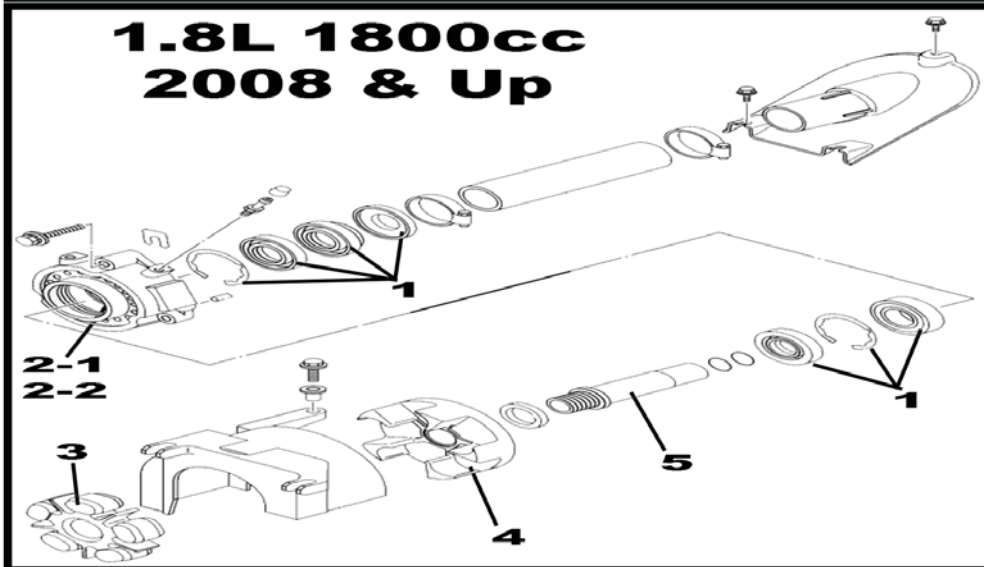

ⓄSerial #800101 and Up

ⓐSerial #800100 and Below

* Have to use our couplers and damper

** Use 458132 w/ Hot Rod Crank or 31854 for OEM Crank

Special Order Part

4 Stroke Driveline

Yamaha 4 Stroke Driveline Components