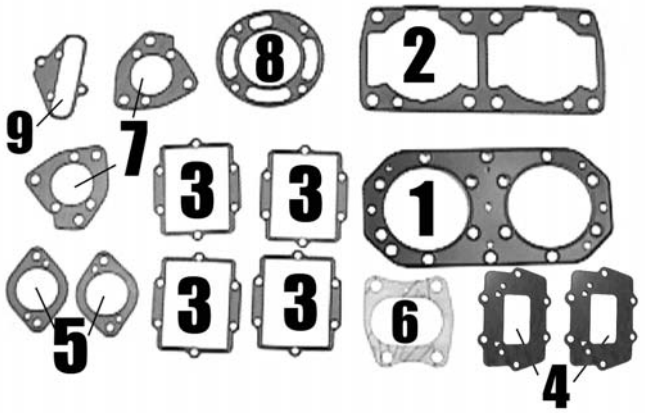

Part # S7220

S7220	Complete Gasket Kit	$74.64	D53L31R
S7200	Top End Gasket Kit	$38.87	D26L74R
Fits: 743 / 750cc			
750 XI Sport 1993-2000 / 750 XI 1993-1997 / 750 SS 1996-1997			
Ref #	Description	MFG Stock #	Item #
1	Gasket, Cylinder Head *	11004-3714	S7000
2	Gasket, Base *	11060-3711	S7040
3	Gasket, Reed (4 Req'd) *	11060-3717	S7050
4	Gasket, Outer Reed (2 Req'd) *	11060-3757	S7430
5	Gasket, Carb Base 40mm (2 Req'd) *	11060-3716	S7060
6	Gasket, Head Pipe	11060-3732	S7110
7	Gasket, Exhaust Manifold (2 Req'd)	11060-3721	S7070
8	Gasket, Muffler	11060-3718	S7120
9	Control Valve Gasket	11060-3723	# S7150