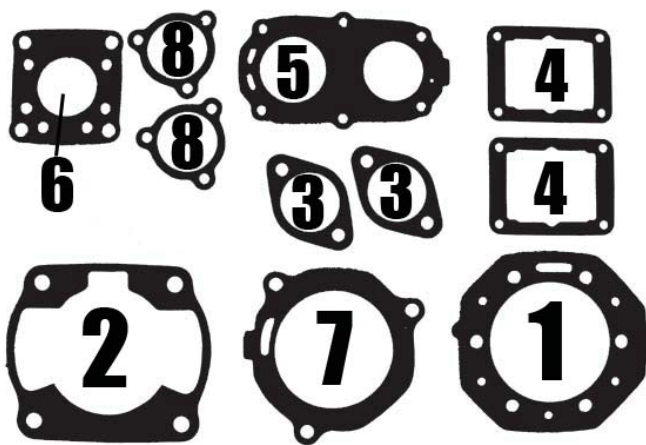

Part # S5150

S5150	Complete Gasket Kit	$50.52	D36L08R
S5100	Top End Gasket Kit	$37.68	D26L91R
Fits: 300cc 300 JS 1986-1993 / 300 SX 1986-1993			
Ref #	Description	MFG Stock #	Item #
1	Cylinder Head Gasket *	11004-3712	# S5000
2	Base Gasket *	11060-3747	# S5020
3	Carb Gasket 38mm (2 Req'd) *	11009-3786	S5030
4	Reed Gasket (2 Req'd) *	11060-3703	S5040
5	Exhaust Gasket *	11009-3750	# S5050
6	Head Pipe Gasket	11009-3744	# S5060
7	Connector Pipe Gasket	11060-3736	# S5070
8	Spark Arrestor Gasket 38mm (2 Req'd)	11060-3702	# S5080

* Denotes item is included in Top End Kit, Part # S5100
# Special Order Part
Seal Kit Part # S5095