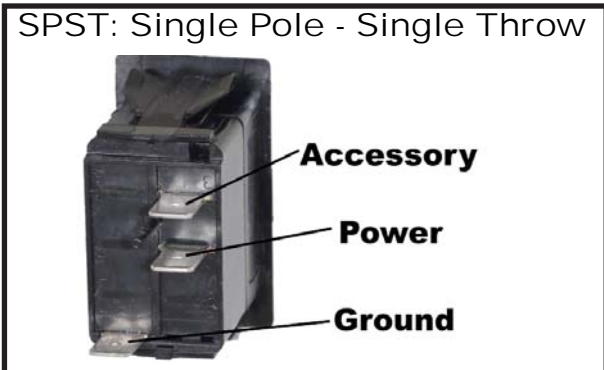

** Ground is for illuminated Switches Only **