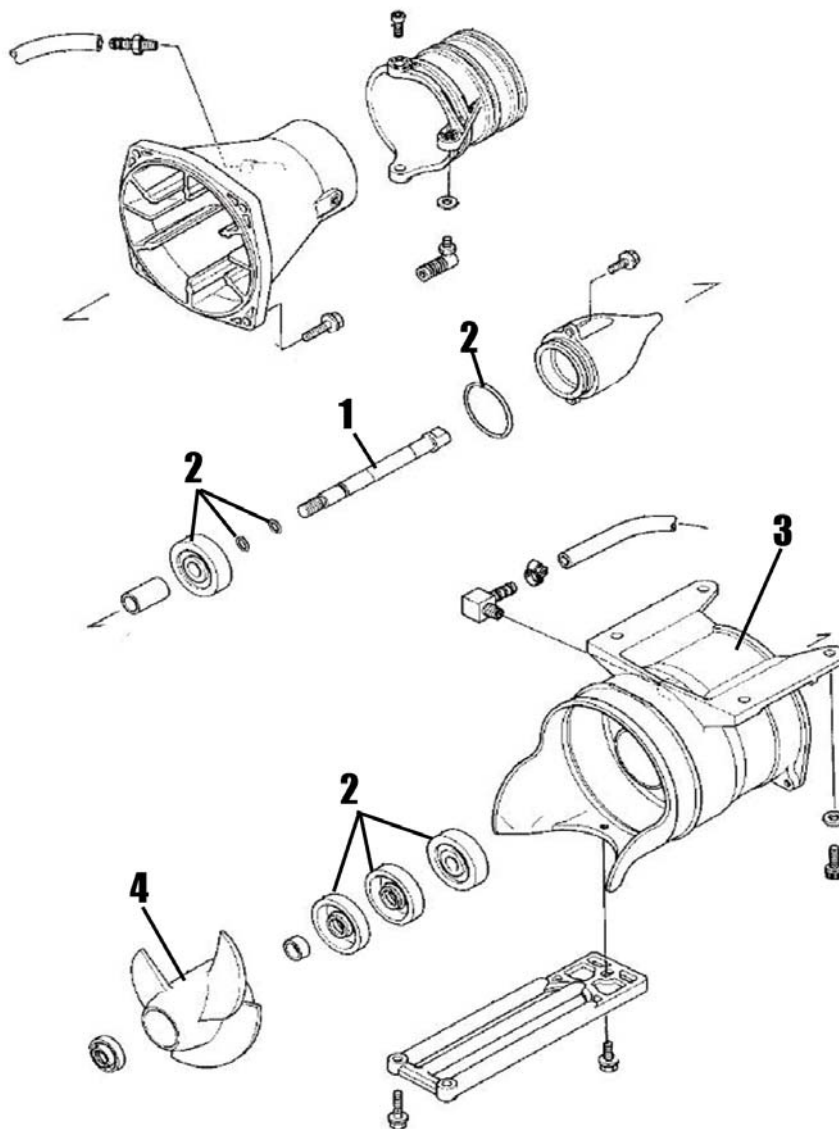

Polaris

Seadoo

Tigershark

Yamaha
Waverunner

635/650 Jet Pump Components

Reference #			1	2	3	4
Engine CC	Model	Year	Jet Pump Shaft	Jet Pump Kit	Jet Pump	Impeller
635	650 TS	89~96	1310721	3-50-PM607	59496-3701 *	See Prop Chart After Jet Pump Section
	650 SX	87~93	1310721	3-50-PM607	59496-3701 *	
	650 X-2	86~93	1310721	3-50-PM607	59496-3701 *	
635	650 X-2	94~95	1310721	3-50-PM607	59496-3701 *	See Prop Chart After Jet Pump Section
550	550 SX	90~96	1310721	2063	59336-3702 *	
550	550 JS	82~89	13107-3007 *	N/A	59336-3702 *	
440	440JS	77~94	N/A	N/A	N/A	

* Special Order Part