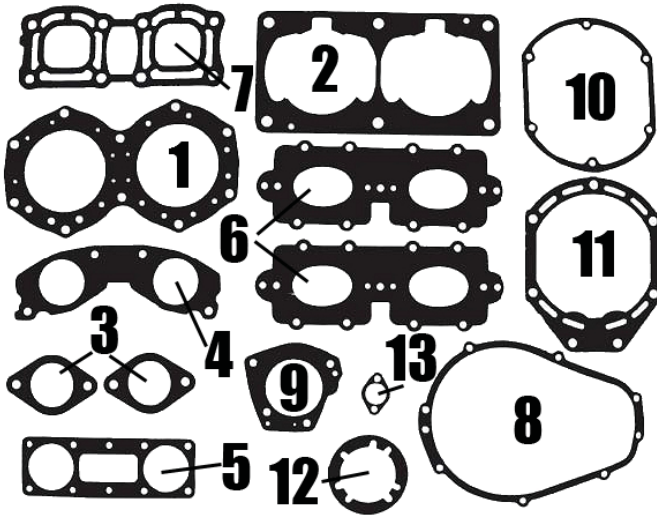

Part # S2992

S2992	Complete Gasket Kit	$112.05	D71L03R
S2990	Top End Gasket Kit	$53.47	D33L94R

Fits: 760cc

XP 1998-2000, Raider 1996, Venture 1997

GP 1997-1999, Blaster 2 1996-1997

Ref #	Description	MFG Stock #	Item #
1	Gasket, Cylinder Head .025 *	64X-11181	S3200
2	Gasket, Base *	6M6-11351-A2	# S3205
3	Gasket, Carb Base 44mm (2 Req'd) *	65U-13556	S5460
4	Gasket, Carb Manifold *	64X-13556	S3220
5	Gasket, Flame Arrestor (2 Req'd) *	64X-13674	S3230
6	Gasket, Reed (2 Req'd) *	62T-13566	S2830
7	Gasket, Exhaust Green *	62T-14613	S2850
8	Gasket, Flywheel Cover	6M6-81365	S2360
9	Gasket, Head Pipe	62T-14749	S2870
10	Gasket, Outer Exhaust Cover 1	62T-41114	S2880
11	Gasket, Inner Exhaust Cover	62T-41122	S3240
12	Gasket, Outer Exhaust Cover 2	62T-41124	# S3250
13	Gasket, Oil Pump	6R8-13116-A0-00	S2340

* Denotes Items is Included in Top End Kit. Part # S2990
# Special Order Part
Seal Kit Part # S2525