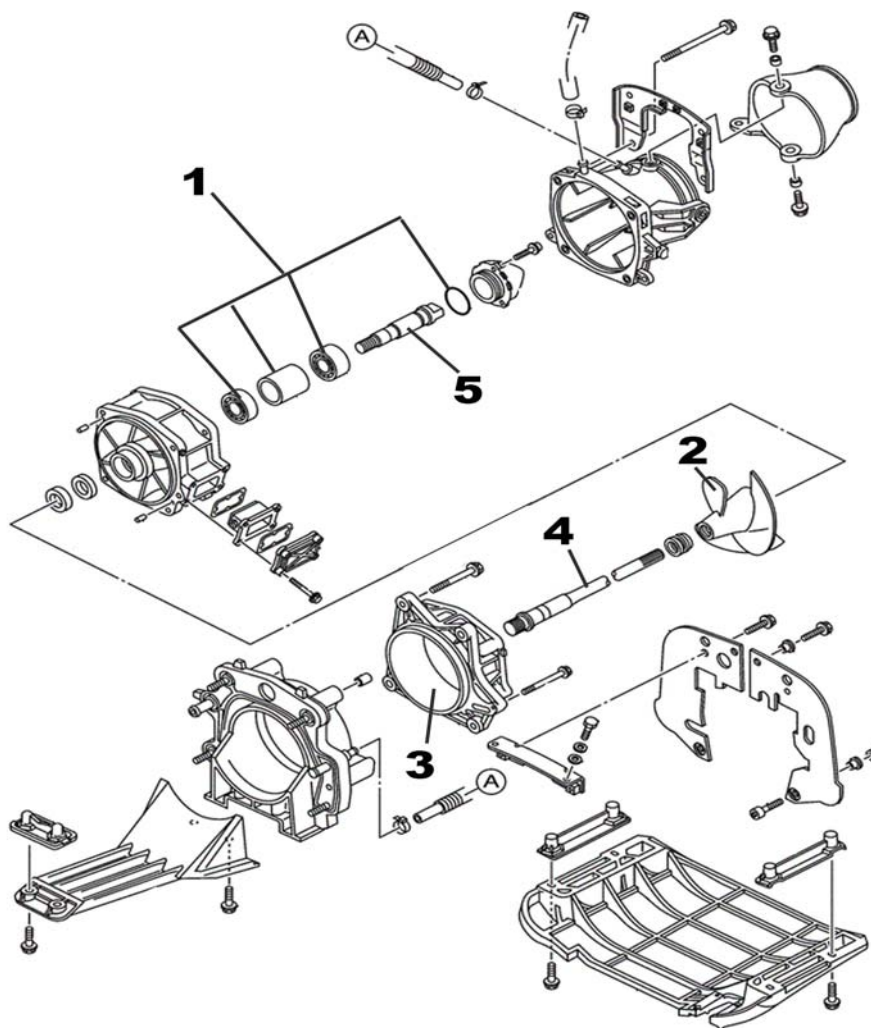

VX110 & FX140 / Jet Boat

VX110/FX140/Jet Boat Pump Components

Reference #s			1			2	2	3	4
Engine CC	Model	Year	Jet Pump Repair Kits	Pump Diameter	Pump Pitch	Solas Prop	NuJet Prop	Jet Pump Housing	Driveshaft
1052	FX High Output	2004~08	PM627	155mm	14/20	08-485	-	513121	68Y455-1
	FX CRUISER High Output	2004~08	PM627	155mm	14/20	08-485	-	513121	68Y455-1
	VX110	All Years	PM626	155mm	18/22	08-489	-	513121	68Y455-1
Yamaha Jetboat									
1052 *	SX210/ AR210/ SR210	2006~	PM627	155mm	14/20	08-485	-	513121	68Y455-1
	SX230/ AR230/ SR230	2006	PM627	155mm	13/19	08-481	YM-C6	513121	68Y455-1
	SX230 HO/ AR230 HO/ SR230 HO	2005~	PM627	155mm	14/20	08-485	-	513121	68Y455-1
998 *	SX230/ SR230/ AR230	2004~05	PM627	155mm	12/18	08-480	YM-C55	513121	68Y455-1
1200 *	AR210	2004~05	PM629	155mm	12/18	08-469	YM-B5	513122-1Ⓣ	66H-45511-00-00 **
1200 *	LX210	2003~05	PM629	155mm	12/18	08-469	YM-B5	513122-1Ⓣ	66H-45511-00-00 **
1200 *	XR1800	2000~01	PM627	155mm	13/19	08-481	YM-C6	513121	68Y455-1
1200 *	LS2000/LX2000	99~2002	PM629	155mm	12/18	08-469	YM-B5	513122-1Ⓣ	66H-45511-00-00 **
1200 *	Exciter 270	98~2000	PM629	155mm	13/16	08-589X	YM-B55	513122-1Ⓣ	66H-45511-00-00 **
1200	Exciter 135	98~2000	PM629	155mm	13/19	08-587	N/A	513122-1Ⓣ	66H-45511-00-00 **
1100 *	Exciter 220	97~98	3-50-PM631	155mm	13/19	08-587	N/A	513122-1Ⓣ	65B-45511-00-00 **

* Boat has Dual Engines

** Special Order Part

ⓉUses 51312R replacement wear ring

ⓉUses 51313R replacement wear ring