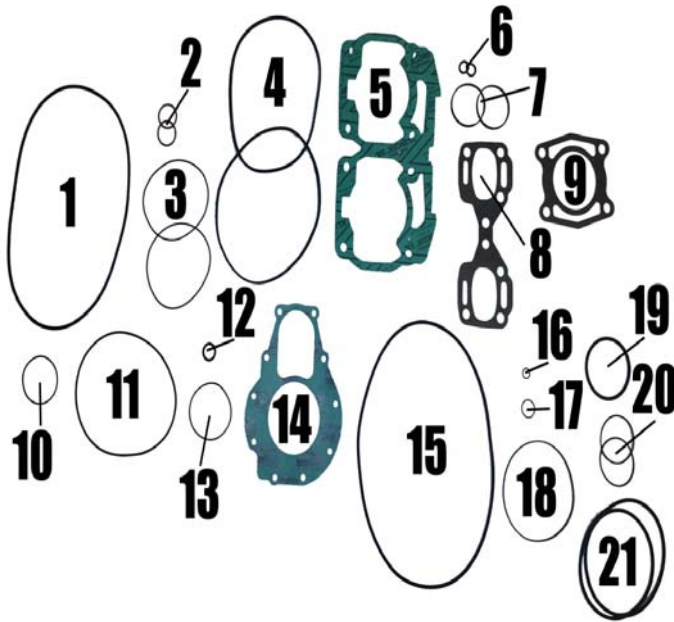

Part # S6860

S6860	Complete Gasket Kit	$117.78	D84L11R
S6855	Top End Gasket Kit	$58.57	D40L98R
Fits: 787 cc			
3D RFI 2005 / GTI RFI 2003-2005 / GTX RFI 1998-2002			
Ref #	Description	MFG Stock #	Item #
1	O-Ring, Head Cover *	290-831-550	S6612
2	O-Ring, Spark Plug (2 Req'd) *	290-430-782	S6220
3	O-Ring, Cylinder (2 Req'd) *	290-931-410	S6185
4	O-Ring, Water Jacket (2 Req'd) *	290-931-420	S6614
5	Gasket, Base (3 Hole 0.12) *	420-931-728	# S6035.3
5	Gasket, Base (4 Hole 0.16) *	420-931-728	# S6035.4
5	Gasket, Base (6 Hole 0.24) *	420-931-728	S6035.6
6	O-Ring, Power Valve (2 Req'd)	290-931-765	S6622
7	O-Ring, Power Valve Housing (2 Req'd)	290-931-670	S6750
8	Gasket, Exhaust *	290-931-480	S6082
9	Gasket, Head Pipe *	290-931-500	S6155
10	O-Ring, Counter Balance Shaft	290-230-300	S6624
11	O-Ring, Rotary Valve	290-831-765	S6628
12	O-Ring, Rotary Valve	293-300-024	S6260
13	O-Ring, Starter	278-000-694	S6152
14	Gasket, Flywheel Cover	290-931-470	S6045
15	O-Ring, Flywheel Cover	290-950-360	S6632
16	O-Ring, Oil Pump	293-300-018	# S6255
17	O-Ring, Case Plug	290-250-890	# S6650
18	O-Ring, Intake Manifold	420-850-520	# S6655
19	O-Ring, Rectifier Cover	420-850-390	# S6784
20	O-Ring, Counter Balance Shaft	290-230-300	S6624
21	O-Ring, Sump Cover	420-950-360	S6205

* Denotes Item is Included in Top End Kit, Part # S6855
# Special Order Parts
Seal Kit Part # S6855