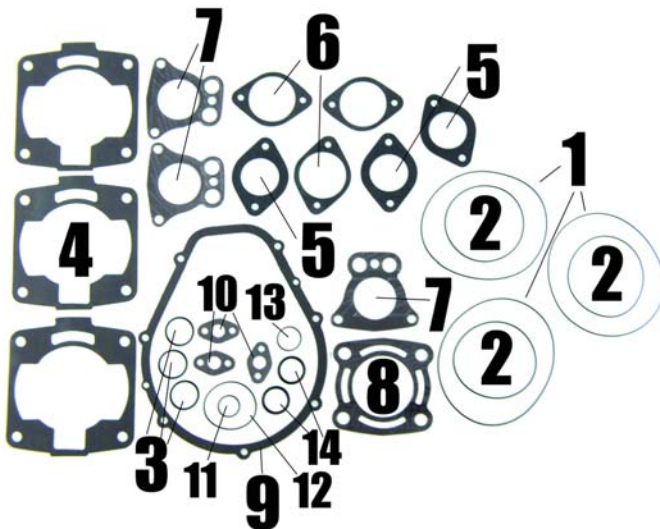

Part # S4383

S4383	Complete Gasket Kit	$80.74	D47L34R
S4380	Top End Gasket Kit	$75.13	D53L65R
W5524	Wiseco Top End Gasket Kit	$83.66	D56L19R
Fits: 900 cc All Models			
Ref #	Description	MFG Stock #	Item #
1	O-Ring, Head (3 Req'd) *	5410931	S4300
2	O-Ring, Cylinder (3 Req'd) *	5410932	S4303
3	O-Ring, Spark Plug (3 Req'd) *	5410917	S4310
4	Gasket, Cylinder Base (3 Req'd) *	5811057	S4315
5	Gasket, Carburetor (3 Req'd) *	5830043	S4320
6	Air Cleaner Gasket (3 Req'd) *	5830062	# S4325
7	Gasket, Exhaust (3 Req'd) *	5811045	S4330
8	Gasket, Head Pipe *	5830051	S4335
9	Gasket, Flywheel Cover	5811145	S4337
10	Gasket, Water Manifold	5830061	S4339
11	Oil Pump O-Ring	5411056	# S4340
12	O-Ring, Thermostat Housing	5410860	S4353
13	Crankshaft O-Ring	5410613	# S4356
14	Starter O-Ring (2 Req'd)	3240114	# S4359

Special Order Part

* Denotes Item is Included in Top End Kit. Part # S4380

Seal Kit Part # S4370