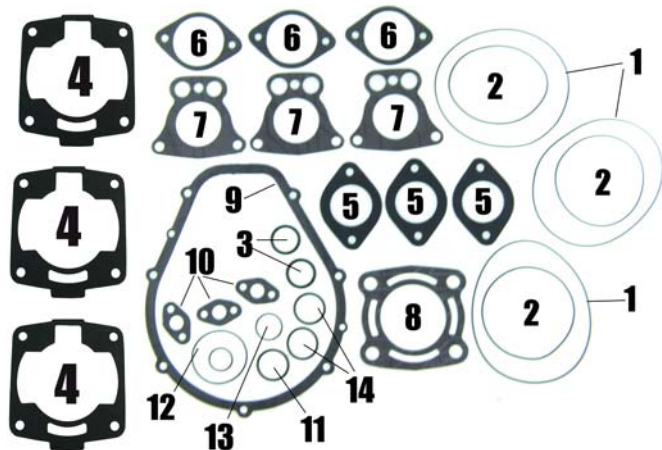

Part # S4390

S4390	Complete Gasket Kit	$83.99	D47L34R
S4385	Top End Gasket Kit	$60.02	D37L03R
W5525	Wiseco Top End Gasket Kit	$83.66	D56L19R

Fits: 1050 cc
All Models

Ref #	Description	MFG Stock #	Item #
1	O-Ring, Head (3 Req'd) *	5410931	S4300
2	O-Ring, Cylinder (3 Req'd) *	5410932	S4303
3	O-Ring, Spark Plug (3 Req'd) *	5410917	S4310
4	Gasket, Cylinder Base (3 Req'd) *	5811057	S4315
5	Gasket, Carburetor (3 Req'd) *	5830043	S4320
6	Air Cleaner Gasket (3 Req'd)	5830062	# S4325
7	Gasket, Exhaust (3 Req'd) *	5811045	S4330
8	Gasket, Head Pipe *	5830051	S4335
9	Gasket, Flywheel Cover	5811145	S4337
10	Gasket, Water Manifold	5830061	S4339
11	Oil Pump O-Ring	5411056	# S4340
12	O-Ring, Thermostat Housing	5410860	S4353
13	Crank Shaft O-Ring	5410613	# S4356
14	Starter O-Ring (2 Req'd)	3240114	# S4359

Special Order Part

* Denotes Item is Included in Top End Kit. Part # S4385
Seal Kit Part # S4370