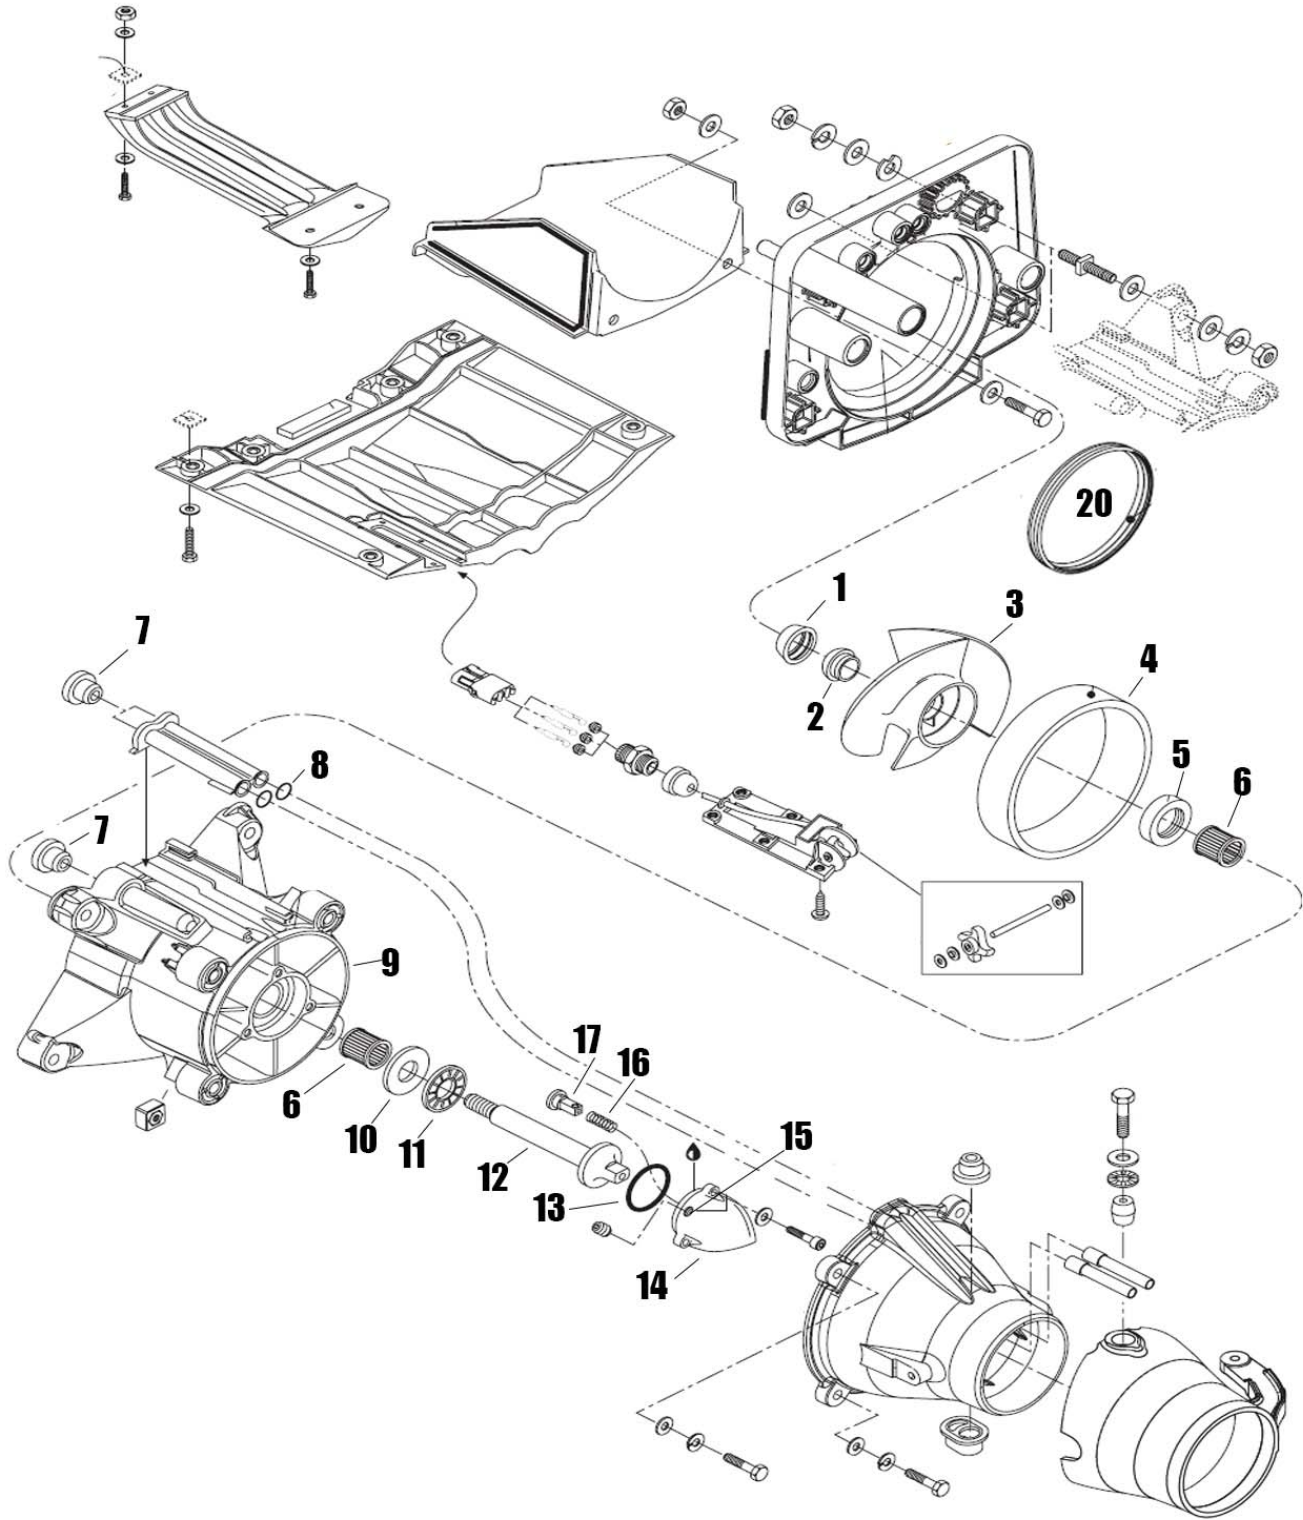

Kawasaki

Polaris

Seadoo

Tigershark

Yamaha
Waverunner

947 / 951cc Jet Pump Components

Reference #			1	2	3	4	5	6	7	8	9	10
Engine CC	Model	Year	Impeller Bushing Ring	Impeller Bushing	Impeller	Wear Ring	Pump Seal	Caged Pump Bearing	Bailer to Shoe Rubber O-Ring	Bailer Tube O-Ring	Jet Pump	Thrust Washer
951	RXX	2001-02	271517	271516	Call	271653-1	29325	293007	293084	293013	267314	293520
	XP / XP DI	2003-04	271517	271516	Call	271653-1	29325	293007	293084	293013	267314	293520
		2000-02	271517	271516	Call	271653-1	29325	293007	293084	293013	267314	293520
	RX DI	2002-05	271517	271516	Call	271653-1	29325	293007	293084	293013	267314	293520
	RX / RX DI	2000-03	271517	271516	Call	271653-1	29325	293007	293084	293013	267314	293520
	GTX DI	2003-05	271517	271516	Call	271653-1	29325	293007	293084	293013	267314	293520
	GTX / GTX DI	2000-02	271517	271516	Call	271653-1	29325	293007	293084	293013	267314	293520
	GSX Ltd.	99	271517	271516	Call	271653-1	29325	293007	293084	293013	267314	293520
		98	271517	271516	Call	271653-1	29325	293007	293084	293013	267314	293520
	GTX Ltd.	99	271517	271516	Call	271653-1	29325	293007	293084	293013	267314	293520
		98	271517	271516	Call	271653-1	29325	293007	293084	293013	267314	293520
	XP Ltd.	99	271517	271516	Call	271653-1	29325	293007	293084	293013	267314	293520
		98	271517	271516	Call	271653-1	29325	293007	293084	293013	267314	293520
	LRV / LRV DI	2000-2003	271517	271516	Call	271653-1	29325	293007	293084	293013	267314	293520
LRV	99	271517	271516	Call	271653-1	29325	293007	293084	293013	267314	293520	

947 / 951cc Jet Pump Components

Reference #			11	12	13	14	15	16	17	18	20
Engine CC	Model	Year	Thrust Bearing	Impeller Shaft	Cone O-Ring	Pump Cone	Jet Pump Oil	Pusher Spring	Cone Pusher	Jet Pump Kit	Neoprene Seal
951	RXX	2001-02	293022	271965-2	293011	267267	Pumpoil	271704	271978	3-50-PM643	293087
	XP / XP DI	2003-04	293022	271965-2	293011	267267	Pumpoil	271704	271978	3-50-PM643	293087
		2000-02	293022	271965-2	293011	267267	Pumpoil	271704	271978	3-50-PM643	293087
	RX DI	2002-05	293022	271965-2	293011	267267	Pumpoil	271704	271978	3-50-PM643	293087
	RX / RX DI	2000-03	293022	271965-2	293011	267267	Pumpoil	271704	271978	3-50-PM643	293087
	GTX DI	2003-05	293022	271965-2	293011	267267	Pumpoil	271704	271978	3-50-PM643	293087
	GTX / GTX DI	2000-02	293022	271965-2	293011	267267	Pumpoil	271704	271978	3-50-PM643	293087
	GSX Ltd.	99	293022	271965-2	293011	267267	Pumpoil	271704	271978	3-50-PM643	293087
		98	293009	271886	293011	267267	Pumpoil	271704	271978	3-50-PM641	293087
	GTX Ltd.	99	293022	271965-2	293011	267267	Pumpoil	271704	271978	3-50-PM643	293087
		98	293009	271886	293011	267267	Pumpoil	271704	271978	3-50-PM641	293087
	XP Ltd.	99	293022	271965-2	293011	267267	Pumpoil	271704	271978	3-50-PM643	293087
		98	293009	271886	293011	267267	Pumpoil	271704	271978	3-50-PM641	293087
	LRV / LRV DI	2000-2003	293022	271965-2	293011	267267	Pumpoil	271704	271978	3-50-PM643	293087
LRV	99	293022	271965-2	293011	267267	Pumpoil	271704	271978	3-50-PM643	293087