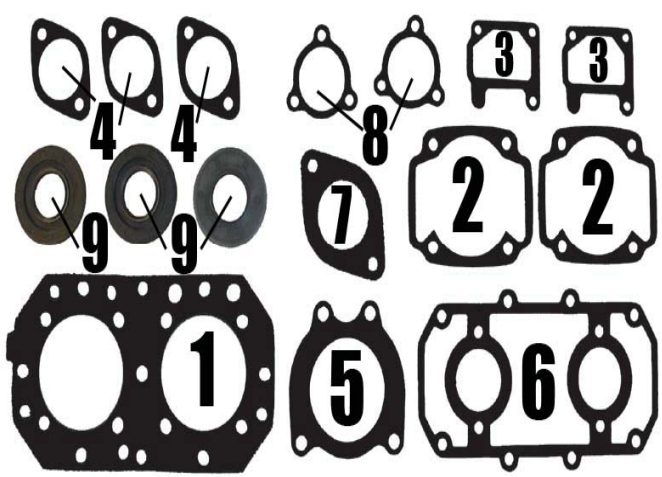

Part # S5354

S5354	Complete Gasket Kit	$61.87	D37L86R
W5293	Top End Gasket Kit (440JS)	$44.22	D29L70R
Fits: 440cc 440 JS 1977-1994			
Ref #	Description	MFG Stock #	Item #
1	Cylinder Head Gasket	11004-3707	# S5200
2	Base Gasket (2 Req'd)	11009-505	# S5240
3	Intake Gasket	11009-3785	# S5250
4	Gasket, Carb 38mm (3 Req'd)	11009-3786	S5030
5	Housing Gasket	92065-515	# S5270
6	Gasket, Exhaust	11009-3779	S5280
7	Head Pipe Gasket	11060-3710	# S5290
8	Spark Arrestor 38mm (2 Req'd)	11060-3702	# S5080
9	Crank Seal Kit	All	S5335

Special Order Part

Kawasaki

Polaris

Seadoo

Tigershark

Yamaha
Waverunner