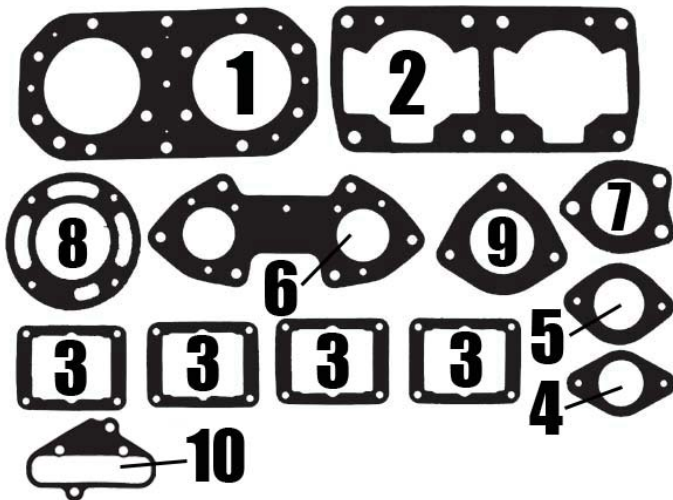

Part # S5960

S5960	Complete Gasket Kit	$55.49	D30L86R

Fits: 635 / 650cc
650 TS, 650 SX 1989-1996 / 650 X-2, 650 JM 1986-1996 / 650 SC

Ref #	Description	MFG Stock #	Item #
1	Gasket, Cylinder Head .010 SS	11004-3710	S5800
2	Gasket, Cylinder Base	11009-3775	S5850
3	Reed Gasket (4 Req'd)	11009-3731	# S5860
4	Gasket, Carb 28mm Keihin	11009-3747	S5870
5	Carb 38mm Keihin Gasket	11060-3716	# S5660
6	Gasket, Exhaust	11060-3716	S5880
7	Head Pipe Gasket	11009-3722	# S5890
8	Gasket, Muffler	11060-3718	S7120
9	Muffler Gasket	11009-3724	# S5910
10	Control Valve Gasket	11060-3723	# S7150

Special Order Part
Seal Kit Part # S5935