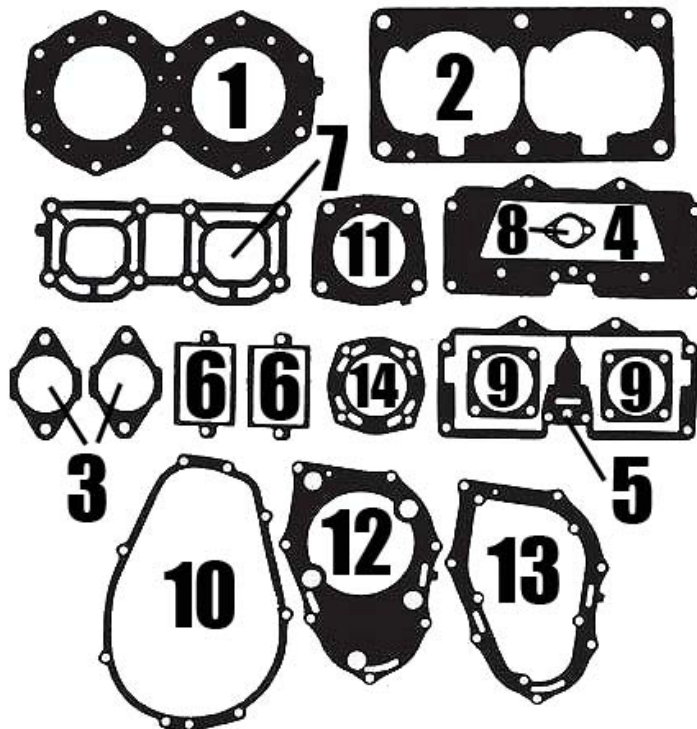

Part # S2750

S2750	Complete Gasket Kit	$112.87	D80L61R
S2700	Top End Gasket Kit	$67.18	D47L98R

Fits: 701cc
Blaster 1993-1995, Pro Vxr 1993-1994
W. Runn III GP 1994-1995, Raider 1996-1997
Super Jet 1994-1995

Ref #	Description	MFG Stock #	Item #
1	Gasket, Cylinder Head .047 *	61X-11181-A0-00	S2215
2	Gasket, Base *	6M6-11351	S2220
3	Gasket, Carb Mounting (2 Req'd) *	6M6-13556	S2230
4	Gasket, Top Manifold *	61X-13563-00	S2250
5	Gasket, Lower Manifold *	61X-13566	S2270
6	Gasket, Reed (2 Req'd) *	61X-13621-00	S2290
7	Gasket, Exhaust Green *	61X-14613	S2330
8	Gasket, Oil Pump	6R8-13116-A0-00	S2340
9	Gasket, Air Cleaner (2 Req'd)	6M6-13674	S2350
10	Gasket, Flywheel Cover	6M6-81365	S2360
11	Gasket, Exhaust Pipe	6R7-14755	S2370
12	Gasket, Outer Cover	6R7-41114	S2380
13	Gasket, Muffler Damper	6R7-14749	S2390
14	Gasket, Muffler Damper	6M6-14739	S2400

* Denotes Item is Included in Top End Kit. Part # S2700
Seal Kit Part # S2525