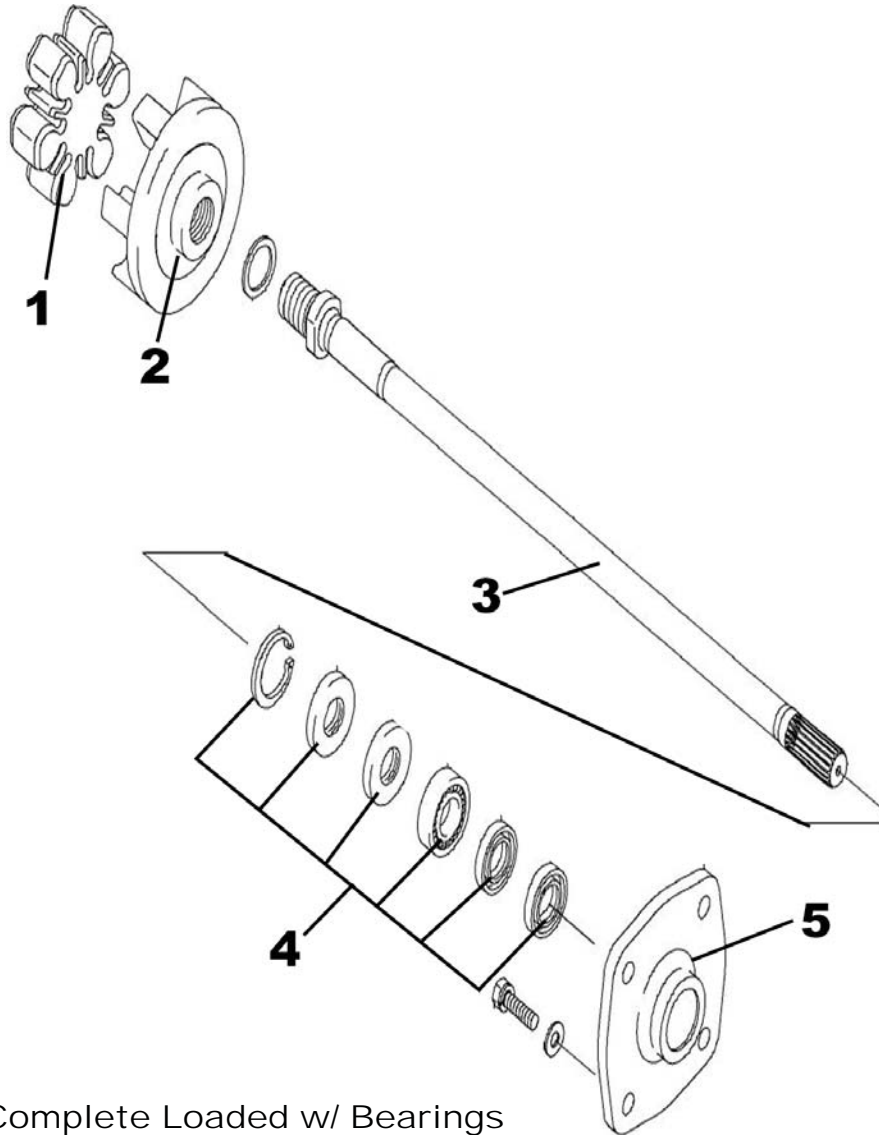

4 Stroke Driveline Breakdown

#5 Complete Loaded w/ Bearings & Seals

4 Stroke Kawasaki Driveline

Reference #			<u>1</u>	<u>2</u>	<u>3</u>	<u>4</u>	<u>5</u>
Engine CC	Model	Year	Rubber Damper	Coupler Driveshaft	Driveshaft	D.H. Bearing Kit	Driveshaft Housing
1498	ULTRA 260X/260LX	2008~	92161-3783 *	UL150	39159-3742 *	3-40-DBS611	1328030-1
	ULTRA 250X	2007~	92161-3783 *	UL150	39159-3742 *	3-40-DBS611	1328030-1
	ULTRA LX	2007~2011	921603	UL150	39159-3739 *	3-40-DBS611	1328030-1
	STX-15F/ 9~10 STX	2004~2010	921603	UL150	39159-3739 *	3-40-DBS611	1328030-1
1199	STX-12F	2003~2007	921603	UL150	39159-3739 *	3-40-DBS611	1328030-1

* Special Order Part