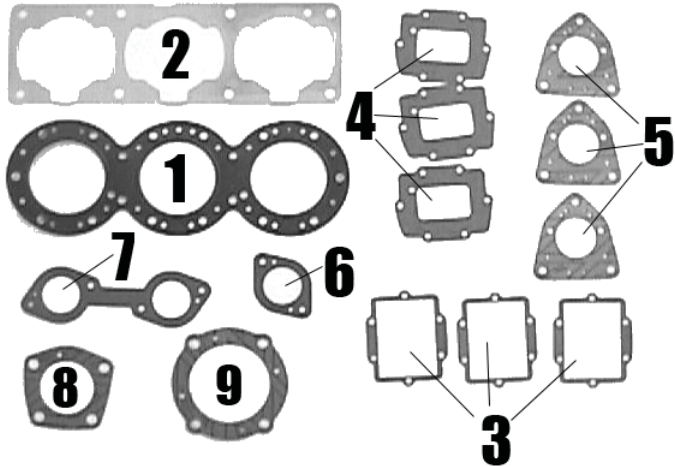

Part # S7680

S7680	Complete Gasket Kit	$101.99	D72L89R
Fits: 1071 / 1100cc Ultra 130 DI 2001-2006 / 1100 STX DI 2001-2003 1100 STX 1997-1998 / 1100 ZXI 1996-2003			
Ref #	Description	OEM Part #	Pro Part #
1	Head Gasket	11004-3715	S7600
2	Base Gasket	11060-3760	S7615
3	Inner Reed Gasket	11060-3717	S7050
4	Outer Reed Gasket	11060-3757	S7630
5	Exhaust Manifold Gasket	11060-3767	S7650
6	Carb Base Gasket	11060-3775	S7652
7	Carb Base Gasket	11060-3776	S7655
8	Head Pipe Gasket	11060-3768	S7660
9	Muffler Gasket 1	11060-3769	S7665

Seal Kit Part # S7680

Part # S7835