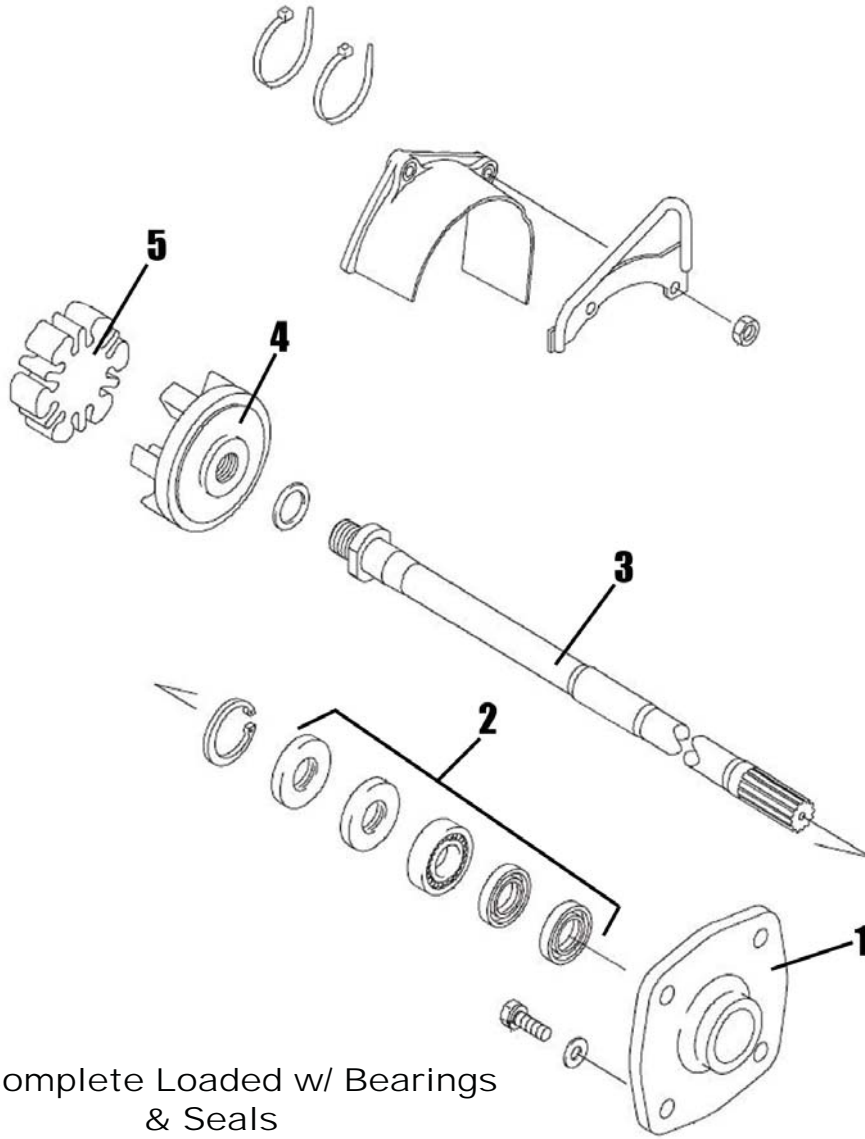

* Special Order Part

Kawasaki

Polaris

Seadoo

Tigershark

Yamaha
Waverunner

#1 Complete Loaded w/ Bearings & Seals

782/800 Driveline Components