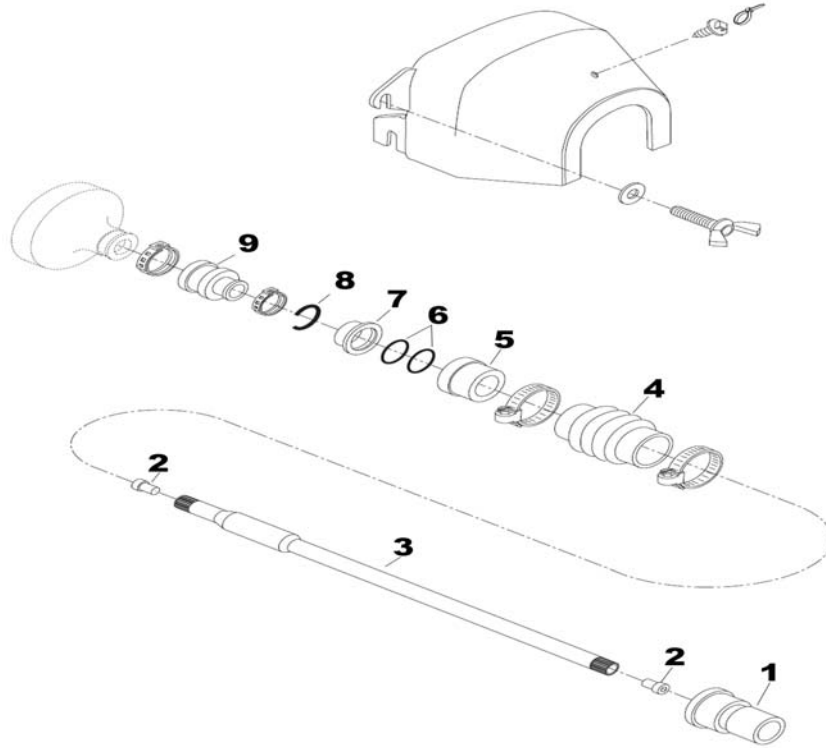

717 / 720 Driveline Components

Reference #			1	2	3	4	5	6	7	8	9	
Engine CC	Model	Year	Thru Hull Fitting	Driveshaft Bumper	Driveshaft	Bellow/ Thru Hull Hose	Carbon Seal/ Complete Carrier	Carbon Ring Kit	Support Ring O-Rings	Support Ring/ Thru Hull Kit	Support Ring Circlip	Rubber Boot/ Ball Bearing w/ Bellow
720/ 717	GTI / GTI	2001-05	3-16-0075STD	292019-2 Ⓞ	272096-1	272105	272770	3-40-1503KC	293032	3-40-000064	3-40-000135	2720001
	GTS	2001-02	3-16-0075STD	292019-2 Ⓞ	272096-1	272105	272770	3-40-1503KC	293032	3-40-000064	3-40-000135	2720001
	XP	1995	3-16-0075STD	292019-2 Ⓞ	272062	272184	272124		N/A	2001	N/A	2720001
	GS / GSI	1997-01	3-16-0075STD	292019-2 Ⓞ	272096-1	272105	272770	3-40-1503KC	293032	3-40-000064	3-40-000135	2720001
	GTI	1997-00	3-16-0075STD	292019-2 Ⓞ	272127-2	272105	272770	3-40-1503KC	293032	3-40-000064	3-40-000135	2720001
		1996	3-16-0075STD	292019-2 Ⓞ	272073-1	272105	272770	3-40-1503KC	293032	3-40-000064	3-40-000135	2720001
	GTS	2001	3-16-0075STD	292019-2 Ⓞ	272096-1	272105	272770	3-40-1503KC	293032	3-40-000064	3-40-000135	2720001
		1996-00	3-16-0075STD		272073-1	272105	272770	3-40-1503KC	293032	3-40-000064	3-40-000135	2720001
	HX	1996-97	3-16-0075STD	292019-2 Ⓞ	Ⓞ	272105	272770	3-40-1503KC	293032	3-40-000064	3-40-000135	2720001
		1995				272184	272124		N/A	2001	N/A	2720001
SPX	1996	3-16-0075STD	292019-2 Ⓞ	272073-1	272105	272770	3-40-1503KC	293032	3-40-000064	3-40-000135	2720001	
SP	1997	3-16-0075STD	292019-2 Ⓞ	272073-1	272105	272770	3-40-1503KC	293032	3-40-000064	3-40-000135	2720001	

Ⓞ Requires 2

Ⓞ Uses Front and Rear Drive Shaft

781/787/800 Driveline Components