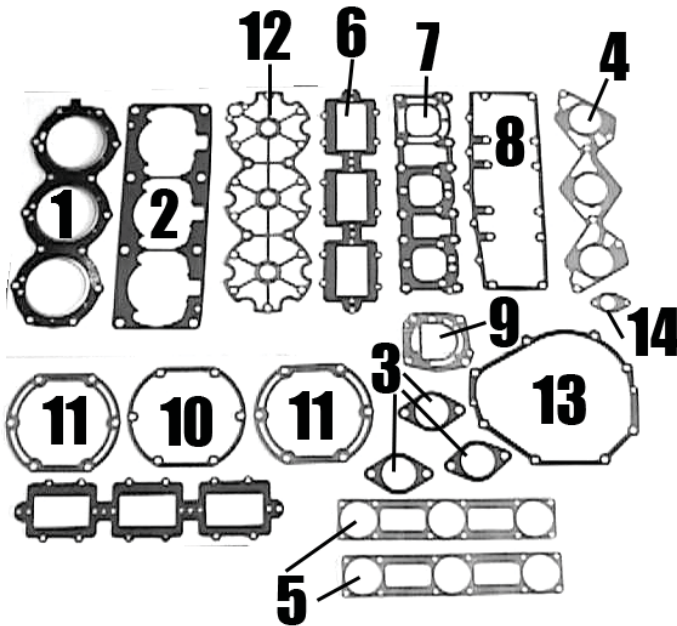

Part # S4685

S4685	Complete Gasket Kit	$181.77	D92L67R
S4680	Top End Gasket Kit	$102.96	D63L82R

Fits: 1200cc 135Hp
GP1200 1997-1999, XL1200 1998, SUV 1999-2004, LX 2000-2002
LS 2000 1999-2002, LS 210 2003-2004, LX 210 2003-2005, Exciter 270 1998-1999
Exciter SE/TE, AR 210 2003-2005

Ref #	Description	MFG Stock #	Item #
1	Gasket, Cylinder Head .025 *	65U-11181-00-00	S4600
2	Gasket, Cylinder Base *	65U-11351-00	S4615
3	Gasket, Carb Base 44mm (3 Req'd) *	65U-13556	S5460
4	Gasket, Carb Manifold *	64X-14162	S4620
5	Gasket, Flame Arrestor (2 Req'd) *		S4630
6	Gasket, Reed (2 Req'd) *	63M-13566-00	S4430
7	Gasket, Exhaust *	65U-14613	S4650
8	Gasket, Muffler Damper	63M-14739	S4455
9	Gasket, Exhaust Pipe *	63M-14749	S4460
10	Gasket, Outer Cover (2 Req'd)	63M-41114	S4470
11	Gasket, Inner Cover	63M-41122	S4480
12	Gasket, Head Cover *	63M-11193-00	S4500
13	Gasket, Flywheel Cover	63M-81365	S4505
14	Gasket, Oil Pump	63M-13116	S4510

* Denotes Part is Included in Top End Kit. Part # S4680
# Special Order Part
Seal Kit Part # S2525