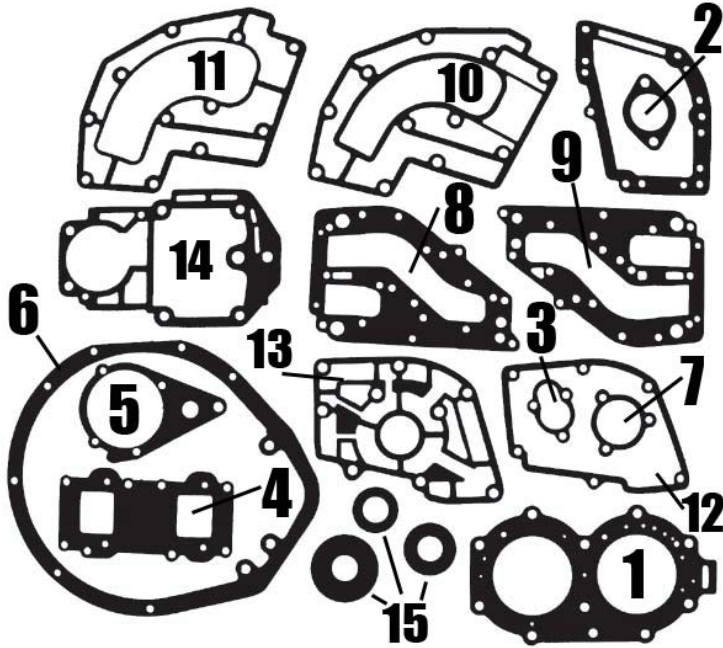

Part # S2155

S2155	Complete Gasket Kit	$80.74	D51L46R
Fits: 500cc			
W. Runner 1988-1992, W. Jammer 1988-1990, VXR 1992			
Ref #	Description	MFG Stock #	Item #
1	Gasket, Cylinder Head	6K8-11181-A1-00	# S2000
2	Gasket, Carb Base	6K8-13556-A1-00	# S2010
3	Gasket, Thermostat Cover	655-12414-A1-00	# S2020
4	Gasket, Reed	6K8-13621	# S2030
5	Housing, Oil Seal	6K8-15369	# S2040
6	Gasket, Flywheel Cover	6K8-81365	# S2050
7	Gasket, Flame Arrestor	6K8-13674	# S2060
8	Gasket, Exhaust Cover 1	6K8-41124	# S2070
9	Gasket, Exhaust Cover 2	6K8-41122	# S2080
10	Gasket, Inner Exhaust Cover	6K8-41112	# S2090
11	Gasket, Outer Exhaust Cover	6K8-41114	# S2100
12	Gasket, Muffler Damper 2	6K8-14749	# S2120
13	Gasket, Silencer	6K8-14755	# S2130
14	Gasket, Upper Case	6K8-45113	# S2140
15	Oil Seal Kit, Crankcase	All	# S2148

Special Order Part

Part # S2555