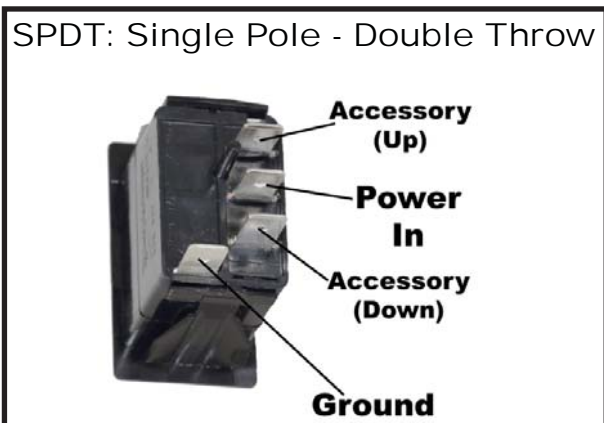

** Ground is for illuminated Switches Only **