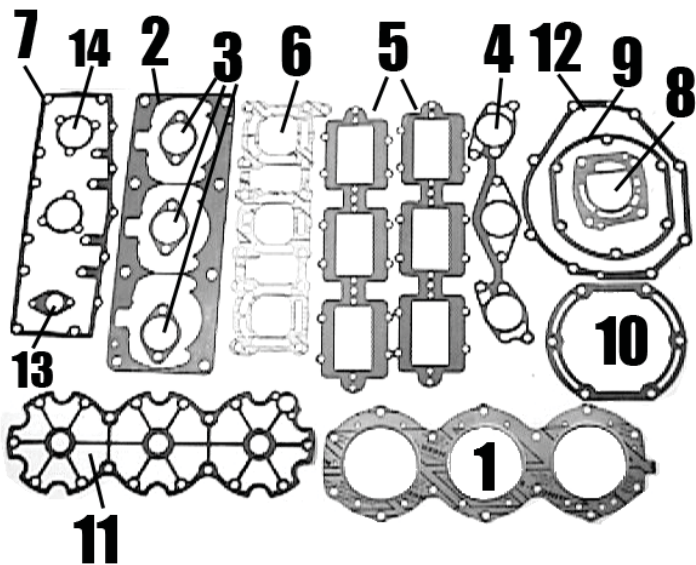

S4530	Complete Gasket Kit	$131.24	D82L37R
S4520	Top End Gasket Kit	$70.64	D45L28R
W5462	Wiseco Gasket Kit	$108.98	D73L19R

Fits: 1100cc
Venture 1996-1997, Raider 1995-1996, Exciter 1996-1997

Ref #	Description	MFG Stock #	Item #
1	Gasket, Cylinder Head .047 82mm *	63M-11181	S4400
2	Gasket, Cylinder Base *	63M-11351-00	S4415
3	Gasket, Carb (3 Req'd) *	63M-14398	S5030
4	Gasket, Carb Manifold *	63M-13566-00-00	S4420
5	Gasket, Reed (2 Req'd) *	63M-13566-00	S4430
6	Gasket, Exhaust *	63M-14613	S4450
7	Gasket, Muffler Damper	63M-14739	S4455
8	Gasket, Head Pipe *	63M-14749	S4460
9	Gasket, Outer Cover (2 Req'd)	63M-41114	S4470
10	Gasket, Inner Cover	63M-41122	S4480
11	Gasket, Head Cover *	63M-11193-00	S4500
12	Gasket, Flywheel Cover	63M-81365	S4505
13	Gasket, Oil Pump	63M-13116	S4510

* Denotes Item is Included in Top End Kit. Part # S4520
Seal Kit Part # S2525