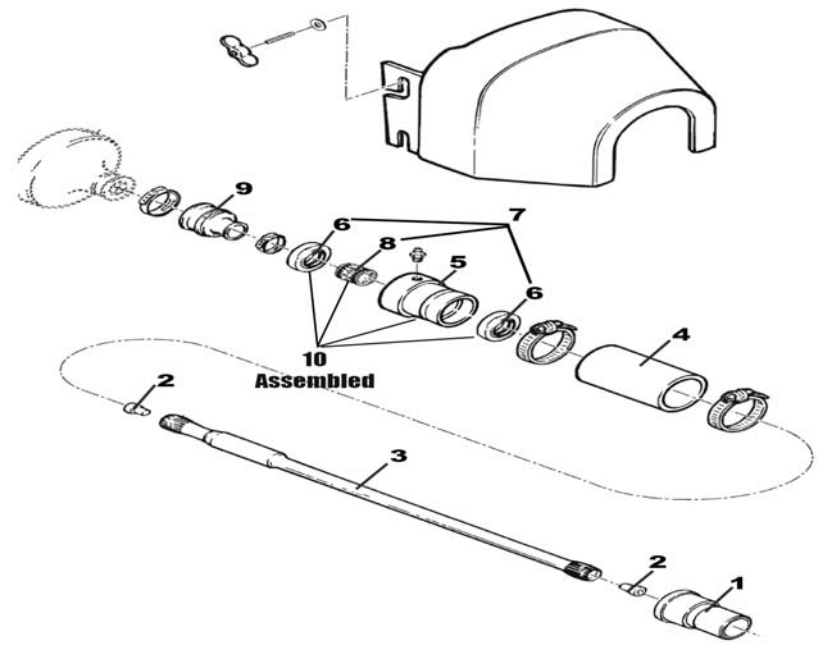

580 / 587 Driveline Components

Reference #			1	2	3	4	5	6	7	8	9	10
Engine CC	Model	Year	Thru Hull Fitting	Driveshaft Bumper	Driveshaft	Bellow / Thru Hull Hose	Carbon Seal/ Complete Carrier	Carrier Seals	Support Ring / Thru Hull Kit	Carrier Bearing	Rubber Boot / Ball Bearing W/ Bellow	Carrier, Seal, & Bearing Complete
580	XP	91-92	3-16-0075STD	292019	272065-1	272184	3-40-20000024 ⊕	29325	2001	293007	2720001-1	272124
	SPX	93	3-16-0075STD	292019	272065-1	272184	3-40-20000024 ⊕	29325	2001	293007	2720001-1	272124
	SPI	96	3-16-0075STD	292019	272073-1	272184	3-40-20000024 ⊕	29325	2001	293007	2720001-1	272124
		95	3-16-0075STD	292019	272055	272184	3-40-20000024 ⊕	29325	2001	293007	2720001-1	272124
		93-94	3-16-0075STD	292019	272065-1	272184	3-40-20000024 ⊕	29325	2001	293007	2720001-1	272124
	SP	96	3-16-0075STD	292019	272073-1	272184	3-40-20000024 ⊕	29325	2001	293007	2720001-1	272124
		88-95	3-16-0075STD	292019	272065-1	272184	3-40-20000024 ⊕	29325	2001	293007	2720001-1	272124
	GTX	92-93	3-16-0075STD	292019	272065-1	272184	3-40-20000024 ⊕	29325	2001	293007	2720001-1	272124
	GTS	96	3-16-0075STD	292019	272073-1	272184	3-40-20000024 ⊕	29325	2001	293007	2720001-1	272124
		95	3-16-0075STD	292019	272055	272184	3-40-20000024 ⊕	29325	2001	293007	2720001-1	272124
		92-94	3-16-0075STD	292019	272065-1	272184	3-40-20000024 ⊕	29325	2001	293007	2720001-1	272124
	GT	90-91	3-16-0075STD	292019	272065-1	272184	3-40-20000024 ⊕	29325	2001	293007	2720001-1	272124

⊕ Order # 10 for Complete Kit

650/657 Driveline Components

Reference #			1	2	3	4	5	6	7	8	9	10
Engine CC	Model	Year	Thru Hull Fitting	Driveshaft Bumper	Driveshaft	Bellow / Thru Hull Hose	Carbon Seal/ Complete Carrier	Carrier Seals	Support Ring / Thru Hull Kit	Carrier Bearing	Rubber Boot / Ball Bearing W/ Bellow	Carrier, Seal, & Bearing Complete
650 / 657	GTX (657 X)	1995	3-16-0075STD	292019-2	272055	272184	3-40-20000024 *	N/A	2001	293007	2720001-1	272124
	SPX (657 X)	1995	3-16-0075STD	292019-2	272055	272184	3-40-20000024 *	N/A	2001	293007	2720001-1	272124
	XP (657 X)	1994	3-16-0075STD	292019-2	-	272184	3-40-20000024 *	N/A	2001	293007	2720001-1	272124
	GTX	1994	3-16-0075STD	292019-2	272065-1	272184	3-40-20000024 *	N/A	2001	293007	2720001-1	272124
	SPX	1994	3-16-0075STD	292019-2	272065-1	272184	3-40-20000024 *	N/A	2001	293007	2720001-1	272124
	XP	1993-1994	3-16-0075STD	292019-2	272065-1	272184	3-40-20000024 *	N/A	2001	293007	2720001-1	272124

* Order # 10 for Complete Kit