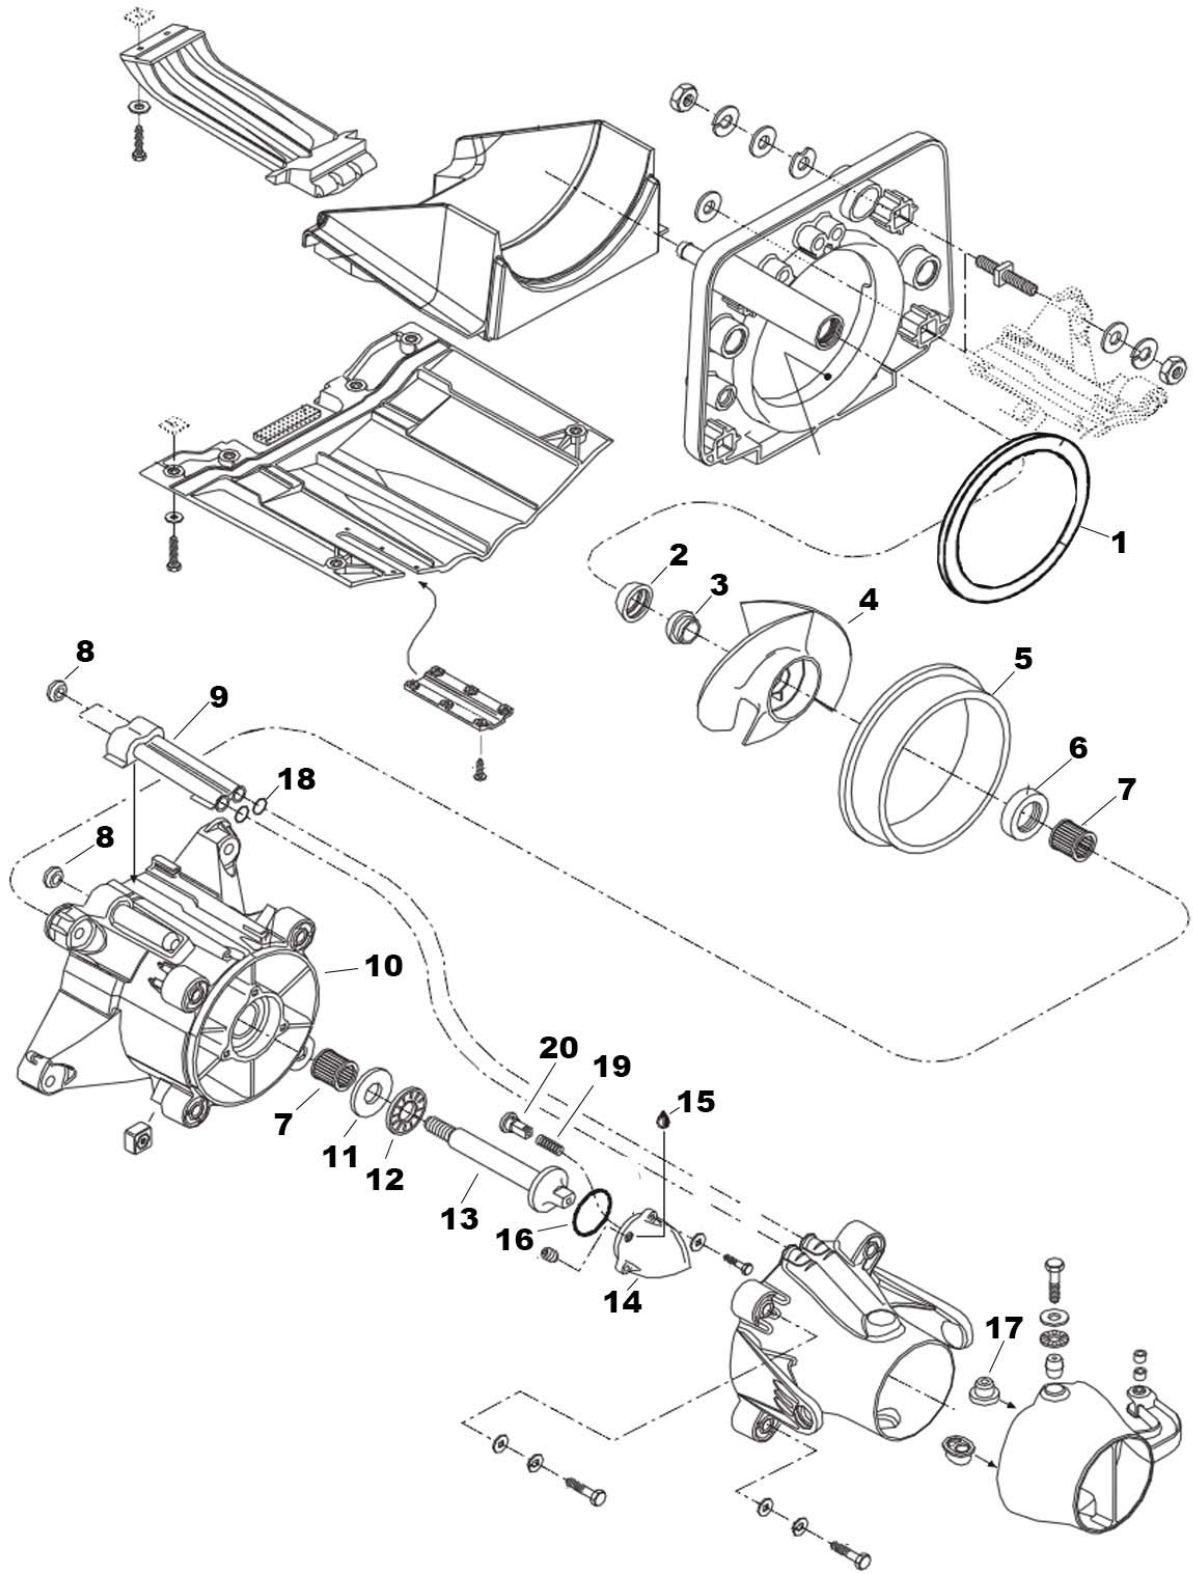

Kawasaki

Polaris

Seadoo

Tigershark

Yamaha
Waverunner

717-6007