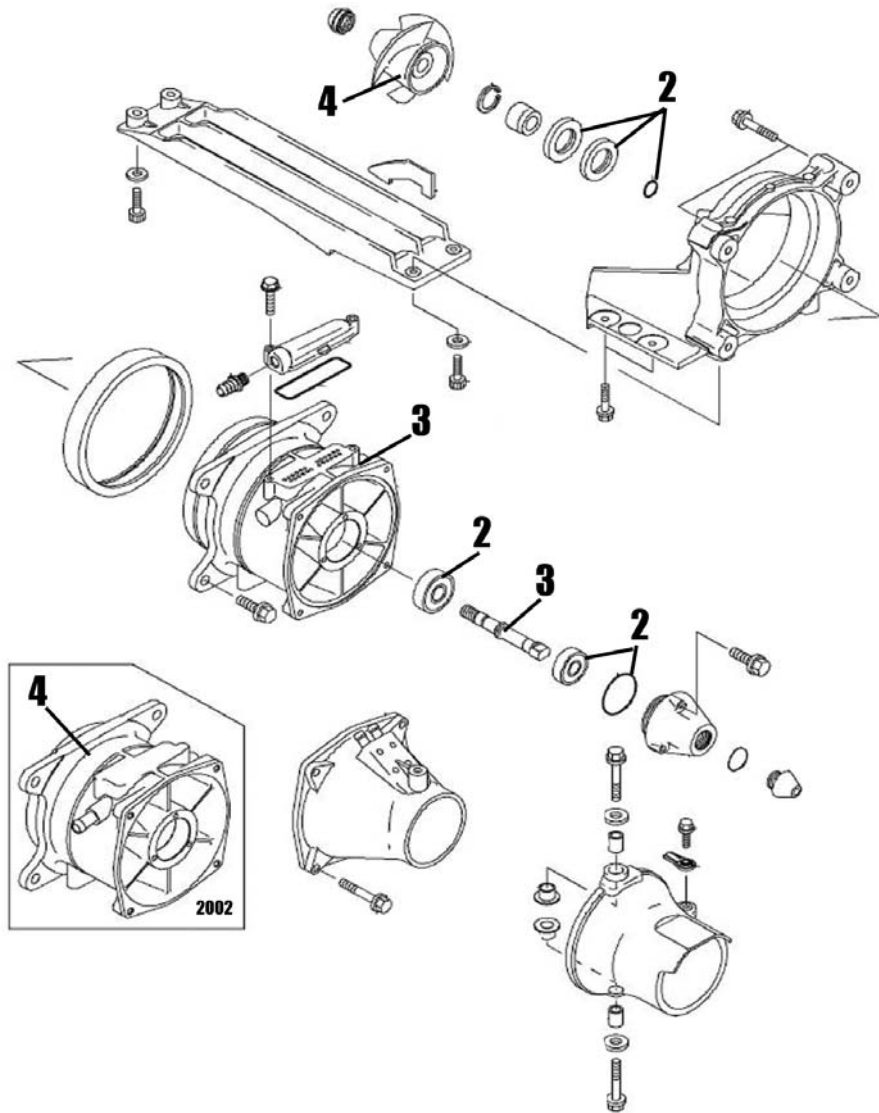

1176/1200 Jet Pump Components

Reference #			1	2	3	4
Engine CC	Model	Year	Jet Pump Shaft	Jet Pump Kit	Jet Pump	Impeller
1199	STX-12F	2003~2004	1310737	3-50-PM609	59496-3737 *	See Prop Chart After Jet Pump Section
		2005~06 & 08	1310737	3-50-PM614	59496-3756 *	
		2007	13107-3794 *	3-50-PM614	59496-3759 *	
1176	ULTRA 150	03~06	1310773	3-50-PM613	59496-3735 *	See Prop Chart After Jet Pump Section
		99~02	1310773	3-50-PM606	59496-3735 *	
	1200 STX-R	2005	1310737	3-50-pm614	59496-3756 *	
		03~04	1310737	3-50-PM609	59496-3737 *	
		2002	1310737	3-50-PM609	59496	

* Special Order Parts