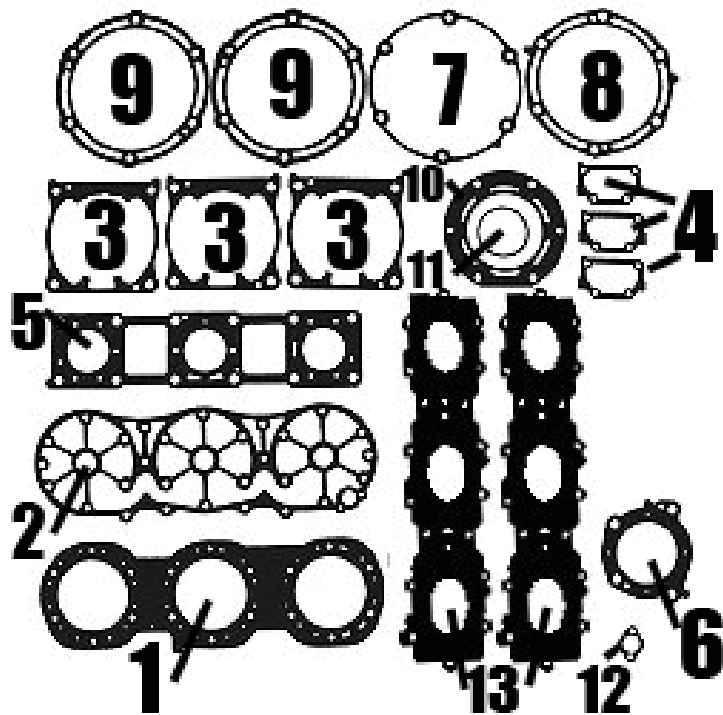

Part # S3810

S3810	Complete Gasket Kit	$219.20	D144L19R
S3800	Top End Gasket Kit	$117.41	D72L27R
Fits: 1300cc GP1300R 2003-2005			
Ref #	Description	MFG Stock #	Item #
1	Gasket, Cylinder Head .025 *	66V-11181	S3605
2	Gasket, Head Cover *	66V-11193	S3610
3	Gasket, Cylinder Base (3 Req'd) *	66E-11351	S3420
4	Gasket, Power Valve (3 Req'd) *	66E-1131B-01	S3470
5	Gasket, Exhaust *	66V-14613	S3650
6	Gasket, Head Pipe *	66V-14739	S3660
7	Gasket, Chamber	66V-14749	S3670
8	Gasket, Outer Cover 1	66V-41114	S3680
9	Gasket, Outer Cover 2	66V-41124	S3690
10	Gasket, Tail Cone *	66V-14623	# S3700
11	O-Ring, Starter	1FK-81847	S3490
12	Gasket, Oil Pump	6R8-13116-A0-00	S2340
13	Manifold Gasket (2 Req'd) *	60T-13556-00	# S3622

* Denotes Item is Included in Top End Gasket Kit. Part # S3800
# Special Order Item
Seal Kit Part # S3720

S4700
Gasket Kit
Yamaha 02-08 All 998cc FX140
PWC/Jetboat Model
Cross Ref #:
, 60E-W0001-02-00
$178.49 D145L67R

6ET-W0001-00P
Gasket Kit
Yamaha 1800
2014-Later
Cross Ref #:
6ET-W0001-00-00,
$199.99 D119L99R

S4701
Gasket Kit
Yamaha 05-12 VX110
212X/AR210 PWC/Jetboat
Cross Ref #:
6D3-W0001-00-00, 6D3-W0001-00-00
$111.05 D77L94R

S4702
Gasket Kit
Yamaha 04-10 1052 FX HO/VX
Cross Ref #:
6B6-W0001-01-00, 6B6-W0001-01-00
$176.72 D144L23R

14625
Boot, Exhaust
Yamaha 94-04 700/760/1100/1200
WR/WV/WB II/GP/XL/SUV
Cross Ref #:
62T-14625-00-00,
$66.99 D51L40R