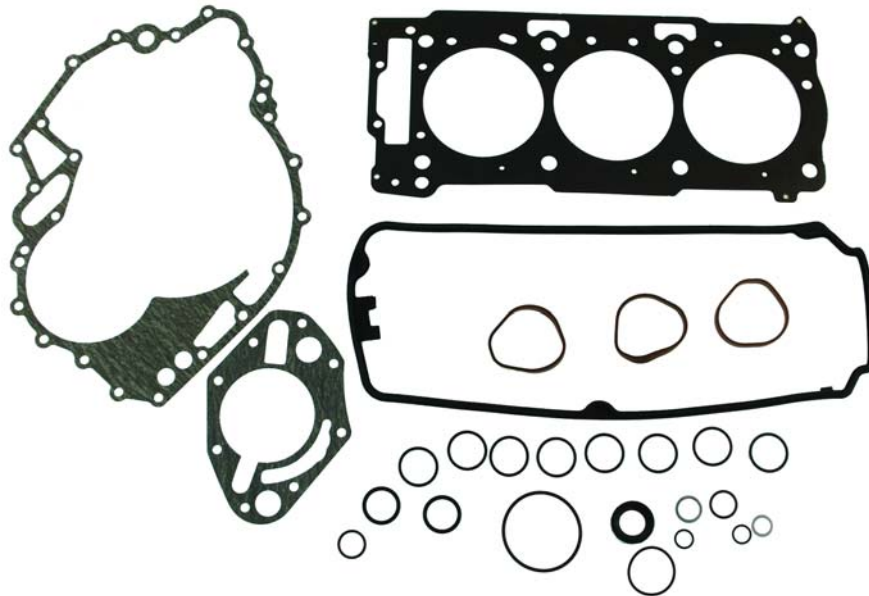

Part # S6880

S6880	Complete Gasket Kit	$108.66	D77L22R
S6875	Top End Gasket Kit	$80.74	D49L40R

Fits: 947 cc

3D DI 2006-2007 / XP DI 2003-2004 / RS DI 200-2003 / GTX DI 2000-2003

Ref #	Description	MFG Stock #	Item #
1	Gasket, Cylinder Head *	290-931-705	S6705
2	Gasket, Base (3 Hole 0.12) *	420-931-905.3	# S6734.3
2	Gasket, Base (4 Hole 0.16) *	420-931-905.4	# S6734.4
2	Gasket, Base (6 Hole 0.24) *	420-931-905.6	# S6734.6
3	O-Ring, Power Valve (2 Req'd) *	290-931-765	S6622
4	O-Ring, Power Valve Housing (2 Req'd)	290-931-670	S6750
5	Gasket, Exhaust (2 Req'd) *	293-250-081	S6760
6	O-ring, Head Pipe *	420931990	S6870
7	O-Ring, Counter Balance Shaft / Compressor	290-230-300	S6624
8	O-Ring, Starter	278-001-159	# S6790
9	O-Ring, Flywheel Cover	290-931-690	S6795
10	O-Ring, Engine Bottom Cover	420-931-880	# S6782
11	Gasket, Compressor	420-931-870	# S6850
12	O-Ring, Water Channel	420-850-390	# S6784

* Denotes Item is Included in Top End Kit, Part # S6875

Special Order Part

Seal Kit Part # S6815

S6990
Gasket Kit, Complete w/ Seals
Seadoo 02 & Later All 4Tec
PWC/Jetboat Model
X-ref # , 420889772, 420889773
Retail: $162.67 D114L35R

Kawasaki

Polaris

Seadoo

Tigershark

Yamaha
Waverunner