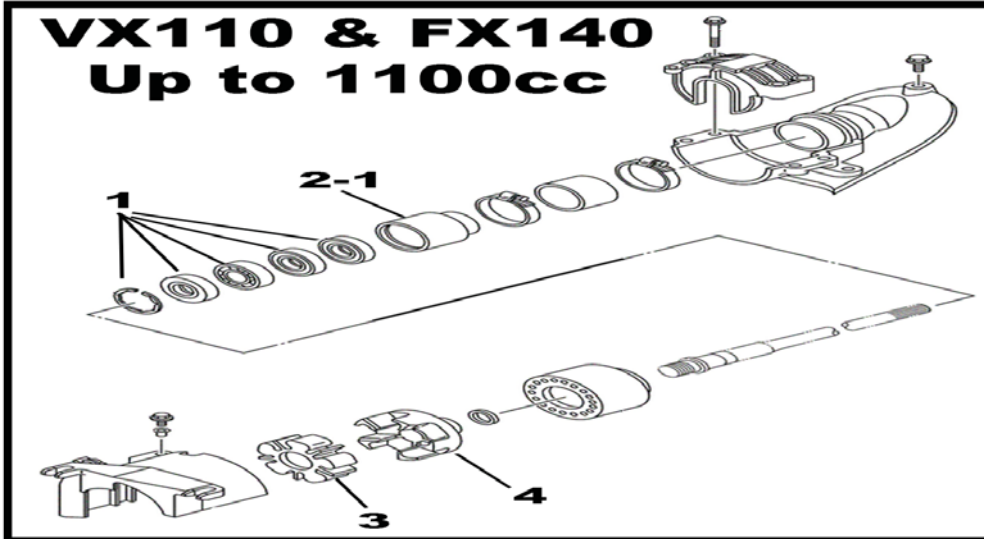

ⓄSerial #800101 and Up

ⓐSerial #800100 and Below

* Have to use our couplers and damper

** Use 458132 w/ Hot Rod Crank or 31854 for OEM Crank

Special Order Part

4 Stroke Driveline

Yamaha 4 Stroke Driveline Components