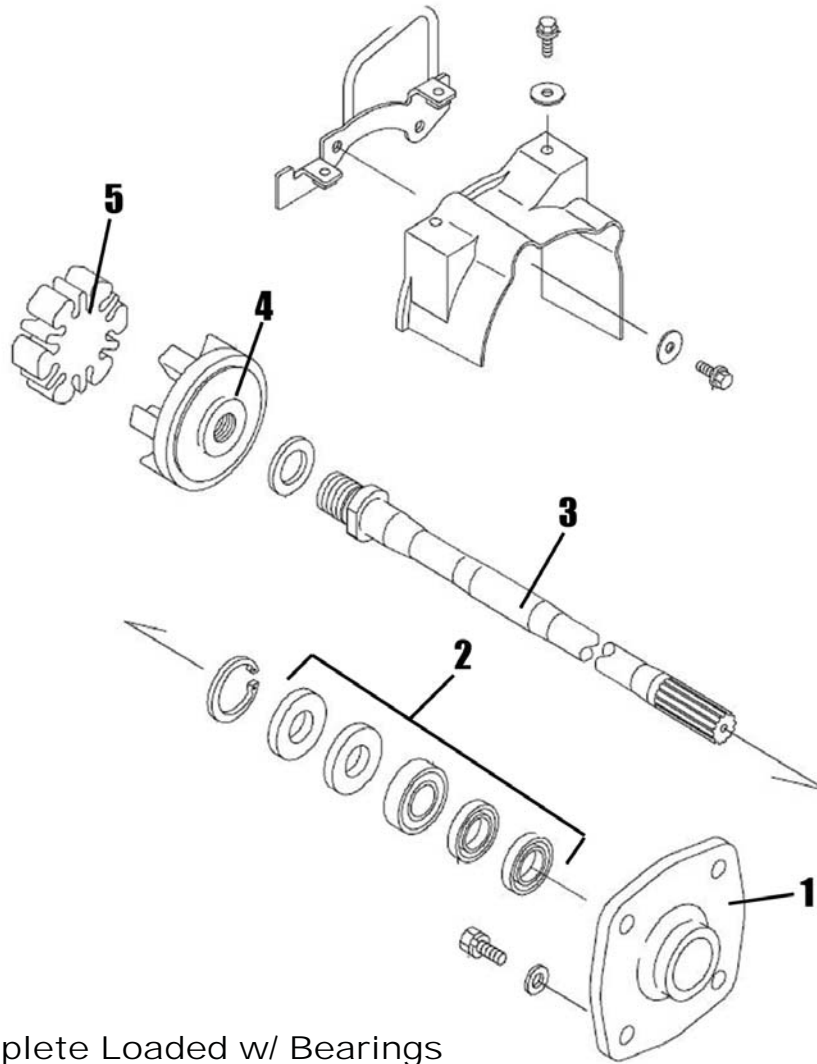

#1 Complete Loaded w/ Bearings & Seals

900cc, 1100cc Driveline Components

Reference #			<u>1</u>	<u>2</u>	<u>3</u>	<u>4</u>	<u>5</u>
Engine CC	Model	Year	Driveshaft Housing	D.H. Bearing Kit	Driveshaft	Coupler Driveshaft	Rubber Damper
1071	ULTRA 130 DI	2001-2006	1328030-1	3-40-DBS611	39159-3736 *	42034-1	921611
	1100 STX DI	2001-2003	1328030-1	3-40-DBS611	3915932	110024	921611
	1100 STX	97-98	1328030-1	3-40-DBS611	39159-3725 *	42034-1	921611
	1100 ZXI	96-2003	1328030-1	3-40-DBS611	39159-3724 *	42034-1	921611
891	900 STX	2003-2006	1328030-1	3-40-DBS611	3915932	42034-1	921611
	900 STX/STS/ZXI	96-2002	1328030-1	3-40-DBS611	39159-3737 *	42034-1	921611
	900 STX	99-02	1328030-1	3-40-DBS611	3915932	42034-1	921611
	900 STX	97-98	1328030-1	3-40-DBS611	3915932	42034-1	920755-1
	900 STS	01-02	1328030-1	3-40-DBS611	3915932	42034-1	921611
	900 ZXI	95-97	1328030-1	3-40-DBS611	3915932	42034-1	920755-1

* Special Order Part