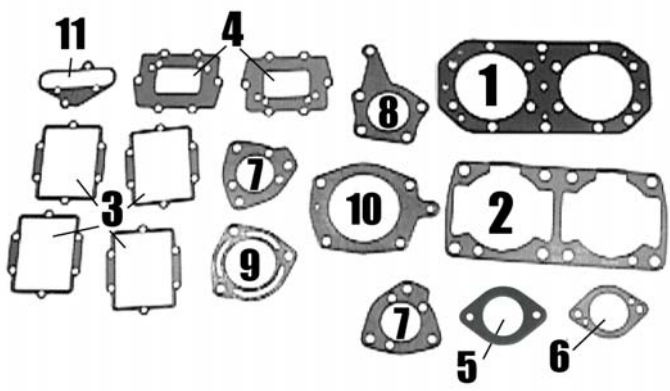

Part # S7210

S7210	Complete Gasket Kit	$75.69	D45L28R
S7200	Top End Gasket Kit	$38.87	D26L74R
Fits: 743 / 750cc			
750 SXI Pro 1995-2002 / 750 SXI 1995-1996 / 750 SX 1992-1996			
Ref #	Description	MFG Stock #	Item #
1	Gasket, Cylinder Head *	11004-3714	S7000
2	Gasket, Base *	11060-3711	S7040
3	Gasket, Reed (4 Req'd SX) (2 Req'd SXI) *	11060-3717	S7050
4	Gasket, Outer Reed (2 Req'd) *	11060-3757	S7430
5	Gasket, Carb Base 40mm *	11060-3716	S7060
6	Carb 40 MM Gasket *	11060-3761	# S7065
7	Gasket, Exhaust Manifold (2 Req'd) *	11060-3721	S7070
8	Gasket, Head Pipe	11060-3712	S7080
9	Gasket, Upper Muffler	11060-3713	S7090
10	Upper Muffler Gasket	11060-3714	# S7140
11	Control Valve Gasket	11060-3723	# S7150