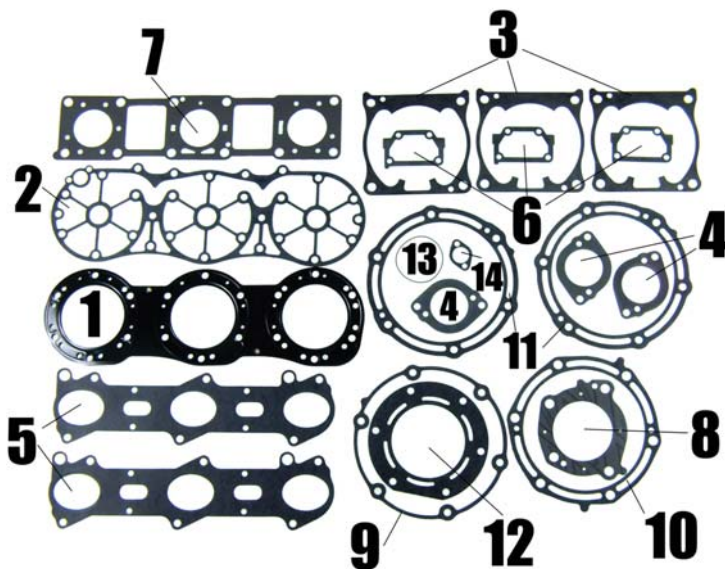

Part # S3740

S3740	Complete Gasket Kit	$177.73	D128L53R
S3730	Top End Gasket Kit	$100.86	D72L02R

Fits: 1200cc 155Hp
XLT 1200 2000-2005, GP1200R 2000-2002
XL1200 1999-2001

Ref #	Description	MFG Stock #	Item #
1	Gasket, Cylinder Head .025 *	66V-11181	S3600
2	Gasket, Head Cover *	66V-11193	S3610
3	Gasket, Cylinder Base (3 Req'd) *	66E-11351	S3420
4	Gasket, Carb Base (3 Req'd) *	66E-14398	S3425
5	Gasket, Carb Manifold *	66V-13556	S3620
6	Gasket, Power Valve (3 Req'd) *	66E-1131B-01	S3470
7	Gasket, Exhaust *	66V-14613	S3650
8	Gasket, Head Pipe *	66V-14739	S3660
9	Gasket, Chamber	66V-14749	S3670
10	Gasket, Outer Cover 2	66V-41114	S3680
11	Gasket, Outer Cover 1	66V-41124	S3690
12	Gasket, Tail Cone	66V-14623	# S3700
13	O-Ring, Starter	1FK-81847	S3490
14	Gasket, Oil Pump	6R8-13116-A0-00	S2340

* Denotes Item is in Top End Kit. Part # S3730
# Special Order Part
Seal Kit Part # S3720