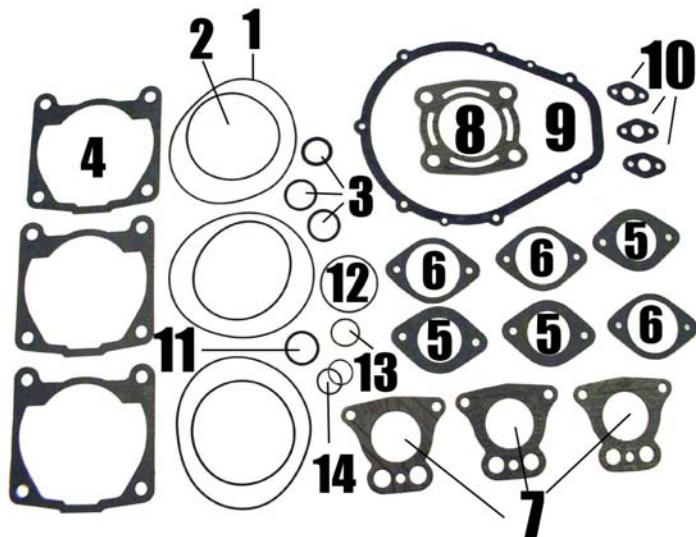

Part # S4395

S4395	Complete Gasket Kit	$83.99	D59L98R
S4394	Top End Gasket Kit	$67.61	D41L16R

Fits: 1200 cc

Pro 1200 2000-2001
Virage TX 2000-2003
Virage TXI 2001-2003

SLX 2000-2001
Genesis All Models 1999-2002
X45 1999

Ref #	Description	MFG Stock #	Item #
1	O-Ring, Head (3 Req'd) *	5410931	S4300
2	O-Ring, Cylinder (3 Req'd) *	5411573	S4306
3	O-Ring, Spark Plug (3 Req'd) *	5410917	S4310
4	Gasket, Cylinder Base (3 Req'd) *	5830123	S4316
5	Gasket, Carburetor (3 Req'd) *	5830043	S4320
6	Air Cleaner Gasket (3 Req'd) *	5830062	# S4325
7	Gasket, Exhaust (3 Req'd) *	5811045	S4330
8	Gasket, Head Pipe *	5830051	S4335
9	Gasket, Flywheel Cover	5811145	S4337
10	Gasket, Water Manifold	5830061	S4339
11	Oil Pump O-Ring	5411056	# S4340
12	O-Ring, Thermostat Housing	5410860	S4353
13	Crankshaft O-Ring	5410613	# S4356
14	Starter O-Ring (2 Req'd)	3240114	# S4359

Special Order Part

* Denotes Item is Included in Top End Kit. Part # S4394
Seal Kit Part # S4370

Kawasaki

Polaris

Seadoo

Tigershark

Yamaha
Waverunner