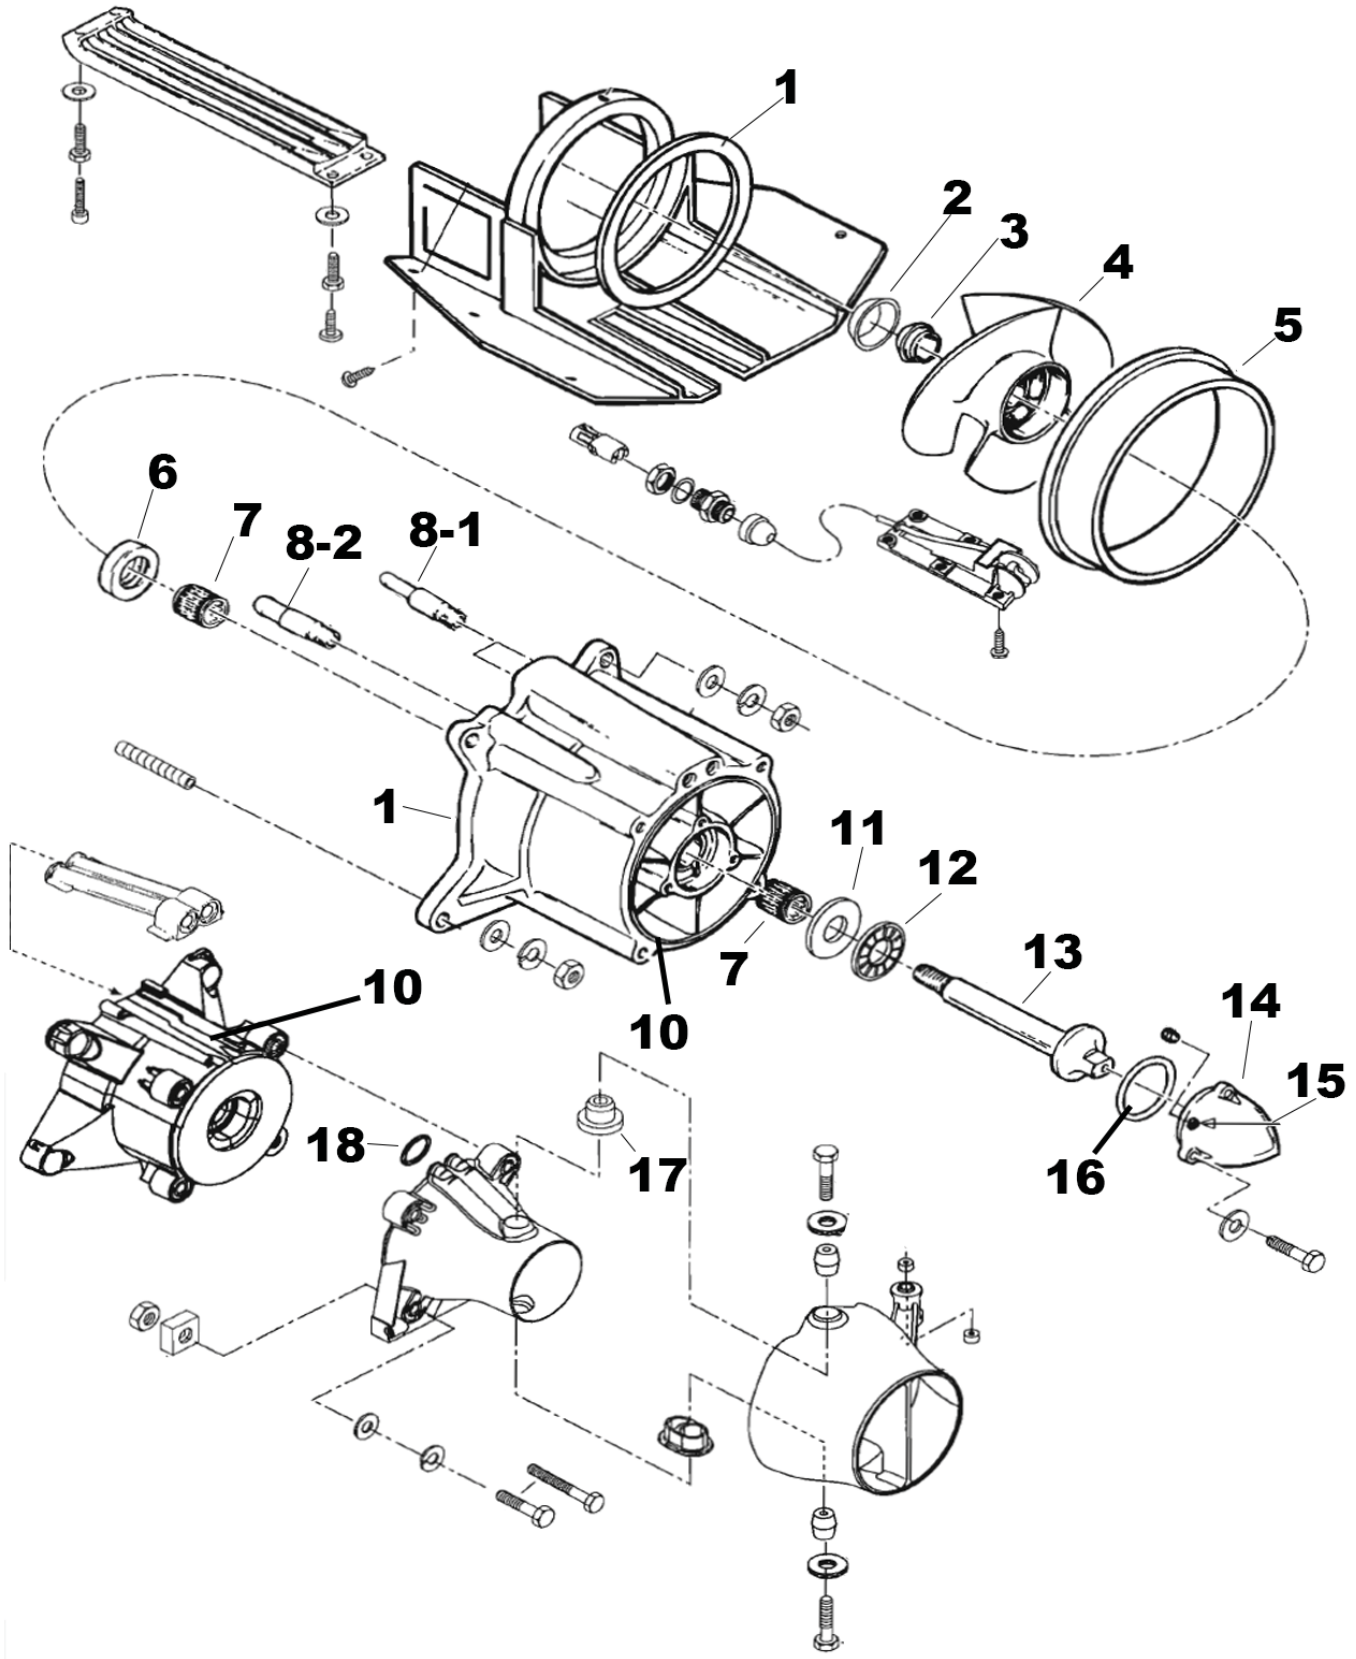

Kawasaki

Polaris

Seadoo

Tigershark

Yamaha
Waverunner