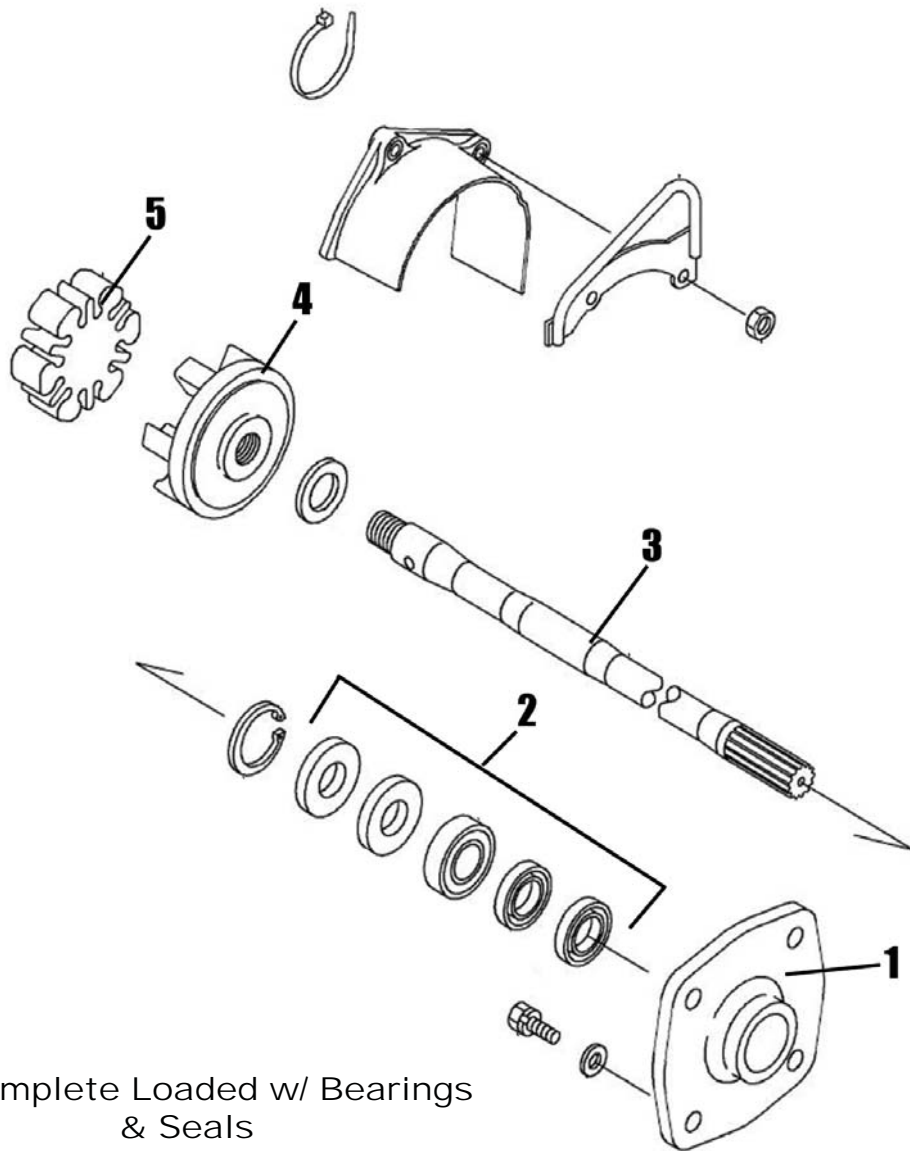

#1 Complete Loaded w/ Bearings & Seals

743 / 750 Driveline Components

Reference #			1	2	3	4	5
Engine CC	Model	Year	Driveshaft Housing	D.H. Bearing Kit	Driveshaft	Coupler Driveshaft	Rubber Damper
743	750 SXI PF	95-2002	1328030-1	3-40-DBS611	3915914	42034-1	920755-1
	750 STS	97-01	1328030-1	3-40-DBS611	3915917	42034-1	921611
		95-96	1328030-1	3-40-DBS611	3915917	42034-1	920755-1
	750 XI SPC	93-2000	1328030-1	3-40-DBS611	3915917	42034-1	920755-1
	750 ZXI	95-97	1328030-1	3-40-DBS611	39159-3721 *	42034-1	920755-1
	750 XI	93-97	1328030-1	3-40-DBS611	3915917	42034-1	920755-1
	750 SS	92-93	1328030-1	3-40-DBS611	3915912	42034-1	920755-1
		94-97	1328030-1	3-40-DBS611	3915917	42034-1	920755-1
	750 SXI	95-96	1328030-1	3-40-DBS611	3915914	42034-1	920755-1
	750SX	92-96	1328030-1	3-40-DBS611	3915914	42034-1	920755-1
	750 XIR	94	1328030-1	3-40-DBS611	39159-3719 *	42034-1	920755-1
	750 ST	93-95	1328030-1	3-40-DBS611	3915917	42034-1	920755-1

* Special Order Part