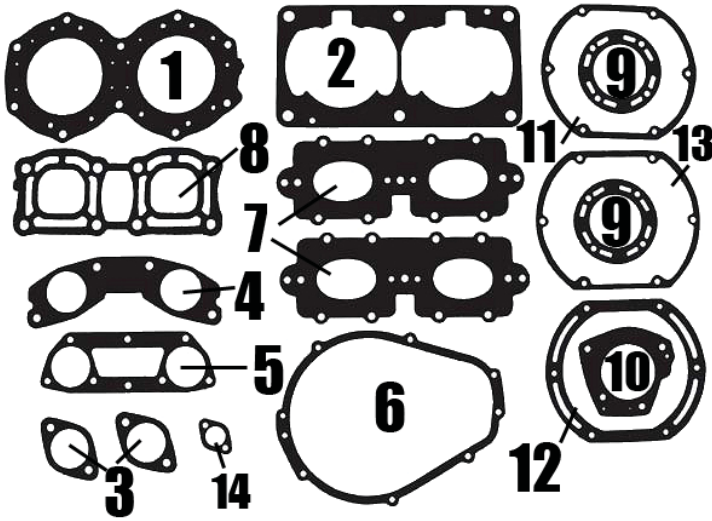

Part # S2980

S2980	Complete Gasket Kit	$83.77	D49L40R
S2950	Top End Gasket Kit	$36.31	D24L67R

Fits: 701cc

Venture 1995-1996, Raider 1994-1995

Ref #	Description	MFG Stock #	Item #
1	Gasket, Cylinder Head *	62T-11181-00-00	S2810
2	Gasket, Base *	6M6-11351	S2220
3	Gasket, Carb (2 Req'd) *	62T-14398	S5030
4	Gasket, Intake Manifold *	62T-13556-00	S2820
5	Gasket, Flame Arrestor	62T-13674	S2825
6	Gasket, Flywheel Cover	6M6-81365	S2360
7	Gasket, Reed (2 Req'd) *	62T-13566	S2830
8	Gasket, Exhaust Green *	62T-14613	S2850
9	Gasket, Muffler Damper 1	62T-14739	S2860
10	Gasket, Head Pipe	62T-14749	S2870
11	Gasket, Outer Exhaust Cover 1	62T-41114	S2880
12	Gasket, Inner Exhaust Cover	62T-41122	S2890
13	Gasket, Outer Exhaust Cover 2	62T-41124	S2900
14	Gasket, Oil Pump	6R8-13116-A0-00	S2340

* Denotes Item is Included in Top End Kit. Part # S2950
Seal Kit Part # 2525