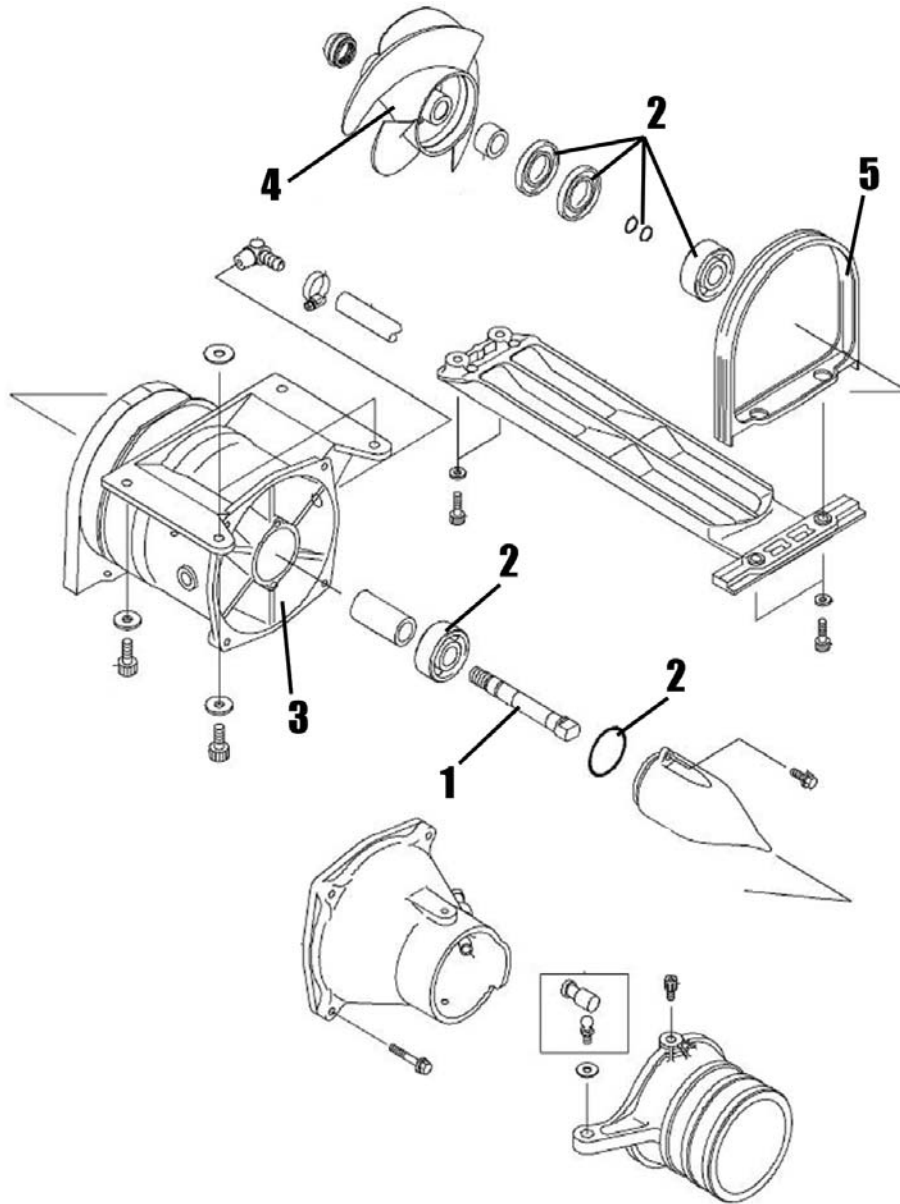

782/800 Jet Pump Components

Reference #			<u>1</u>	<u>2</u>	<u>3</u>	<u>4</u>	<u>5</u>
Engine CC	Model	Year	Jet Pump Shaft	Jet Pump Kit	Jet Pump	Impeller	Trim Seal
782	800 SX-R	2003~	1310721	3-50-PM607	59496-3752 *	See Note	5533

* Special Order Part

Note: See Impeller Chart After Jet Pump Section