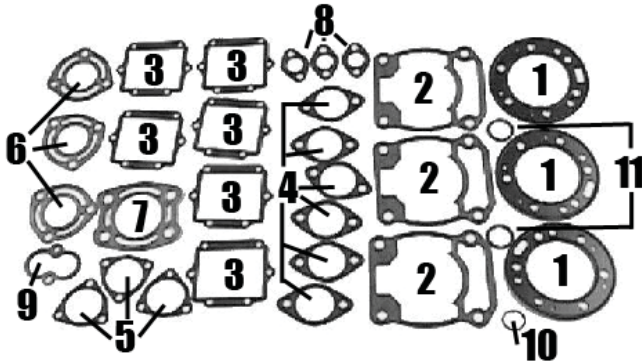

Part # S4210

S4210	Complete Gasket Kit	$122.19	D74L18R
S4200	Top End Gasket Kit	$106.03	D64L85R
W5325	Wiseco Top End Gasket Kit	$79.24	D53L22R

Fits: 650 cc
All Models

Ref #	Description	MFG Stock #	Item #
1	Gasket, Cylinder Head (3 Req'd) *	3240057	S4000
2	Gasket, Cylinder Base (3 Req'd) *	3240055	S4040
3	Gasket, Reed (6 Req'd) *	3084148	S4050
4	Gasket, Carb (6 Req'd) *	5030	S5030
5	Gasket, Air Cleaner (3 Req'd)	5830013	S4065
6	Gasket, Exhaust (3 Req'd) *	5211489	S4070
7	Gasket, Head Pipe *	5830038	S4080
8	Gasket, Water Manifold (3 Req'd)	3082937	S4100
9	Gasket, Thermostat Housing	5410781	S4110
10	Oil Pump O-Ring	3083127	# S4112
11	Starter O-Ring (2 Req'd)	3240114	# S4359

Special Order Part

* Denotes item is included in Top End Kit. Part # S4200
Seal Kit Part # S4135