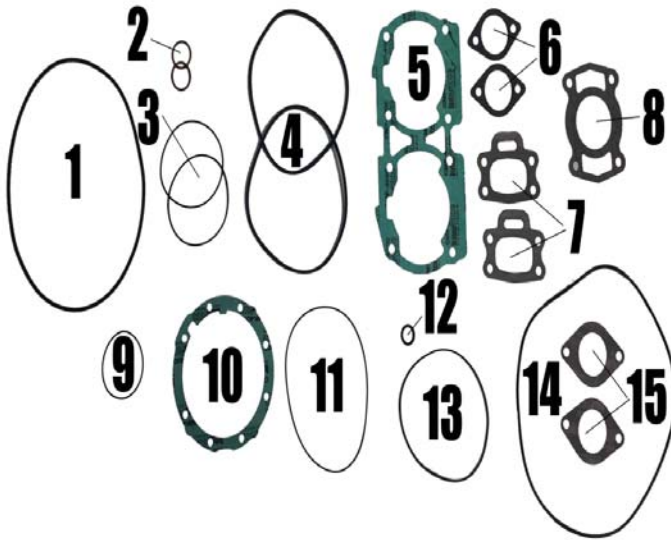

Part # S6500

S6500	Complete Gasket Kit	$72.66	D44L25R
S6480	Top End Gasket Kit	$39.13	D23L64R

Fits: 657 cc
GTX (657X) 1995 / SPX (657X) 1995 / XP (657X) 1994
GTX 1994 / SPX 1994 / XP 1993-1994

Ref #	Description	MFG Stock #	Item #
1	O-Ring, Head Cover *	290-950-320	S6210
2	O-Ring, Spark Plug (2 Req'd) *	290-430-782	S6220
3	O-Ring, Cylinder Head (2 Req'd) *	290-931-220	S6180
4	O-Ring, Water Jacket (2 Req'd) *	290-850-045	S6235
5	Gasket, Base (3 Hole 0.12)	290-931-161	# S6020.3
5	Gasket, Base (4 Hole 0.16)	290-931-161	# S6020.4
5	Gasket, Base (5 Hole 0.20) *	290-931-161	# S6020.5
5	Gasket, Base (6 Hole 0.24)	290-931-161	# S6020.6
5	Gasket, Base (8 Hole 0.32)	290-931-161	# S6020.8
6	Gasket, Carb 38MM (2 Req'd) *	290-850-373	6100
7	Gasket, Exhaust Manifold	290-850-637	S6080
8	Gasket, Head Pipe	290-950-251	S6150
9	O-Ring, Starter	278-000-694	S6152
10	Gasket, Flywheel Housing	290-850-605	S6130
11	O-Ring, Rotary Valve	293-300-023	S6250
12	O-Ring, Rotary Valve	293-300-024	S6260
13	O-Ring, Manifold (2 Carb)	290-831-705	# S6270
14	O-Ring, Flywheel Cover	290-831-555	S6278
15	Gasket, Carb 41MM (2 Req'd)	#N/A	6107

* Denotes Item is Included in Top End Kit, Part # S6480

Special Order Part
Seal Kit Part # S6345