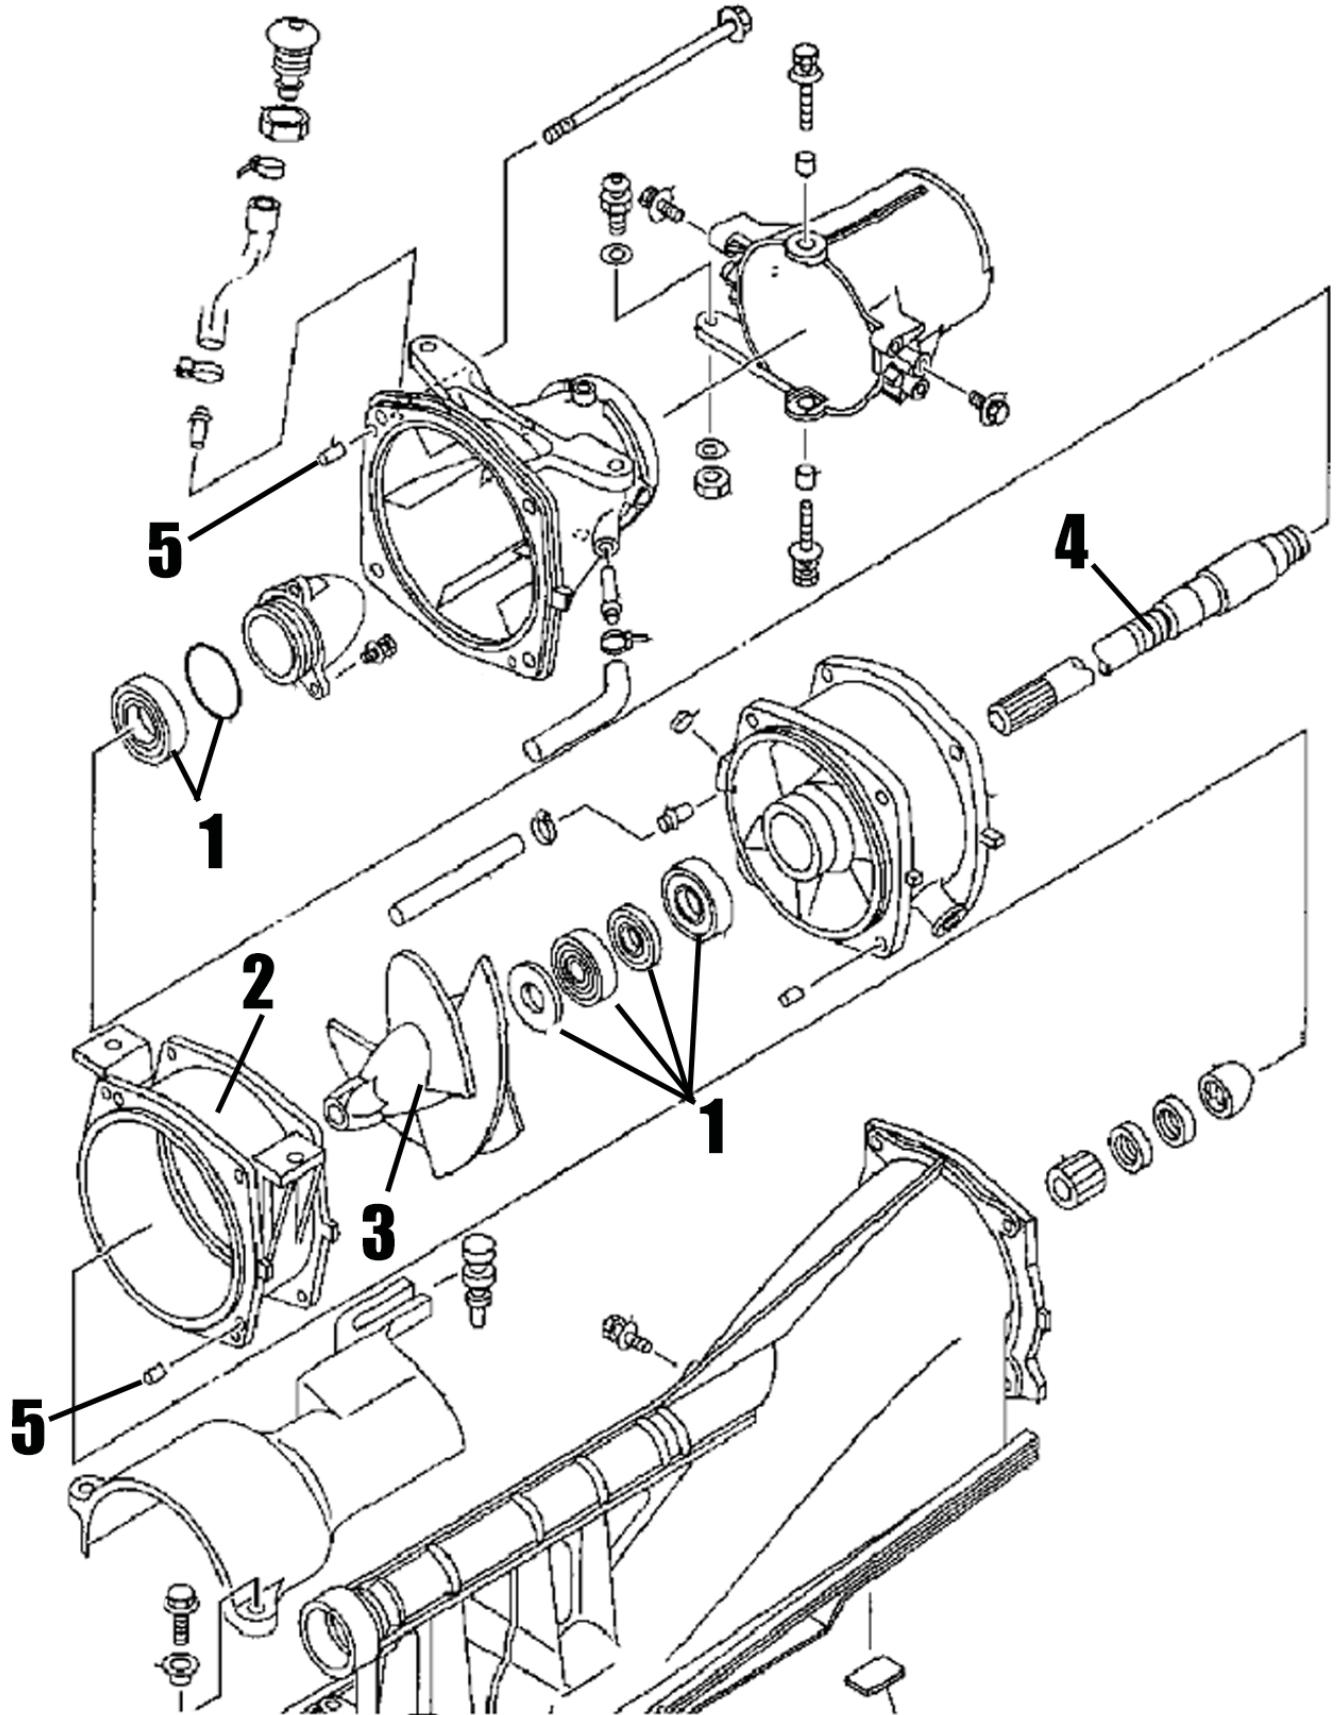

650-760cc, 1100-1200cc (135hp)

Kawasaki

Polaris

Seadoo

Tigershark

Yamaha
Waverunner

650, 701, 760, 1100, 1200cc (135hp) Jet Pump Components

Reference #			1	2	3			4	5		
Engine CC	Model	Year	Jet Pump Repair Kits	Jet Pump Housing	Pump Diameter	Pump Pitch	Solas Prop	NuJet Prop	Driveshaft	Dowel Pin	
1200	GP1200R	2000-02	3-50-PM627	513121	155mm	13/19	08-481	YM-C6	66V455-1	93606	
	GP1200	97-99	3-50-PM629	513122-1Ⓞ	155mm	13/19	08-470	YM-B55	65U455	93606	
			3-50-PM629	513122-1Ⓞ	155mm	14.5/17.5	08-589X0	YM-B6	65U455	93606	
	XL1200	2000-05	3-50-PM627	513121	155mm	12/18	08-480	YM-C55	68Y455-1	93606	
	XL1200 LTD	99~2000	3-50-PM627	513121	155mm	12/18	08-480	YM-C55	66V455-1	93606	
	XL1200	98	3-50-PM629	513122-1Ⓞ	155mm	12/18	08-469	YM-B5	65U455	93606	
	SUV1200	2002-04 99-2001	3-50-PM627	513121	155mm	12/18	08-480	YM-C6	66V455-1	93606	
3-50-PM627			513121	155mm	12/18	08-480	YM-C6	66V455-1	93606		
1100	Wave Raider 1100/	95-97	3-50-PM631	513122-1Ⓞ	155mm	12/18	08-469	YM-B5	63M45	93606	
	Wave Venture 1100		3-50-PM631	513122-1Ⓞ	155mm	13/16	08-589X	YM-B55	63M45	93606	
			3-50-PM631	513122-1Ⓞ	155mm	13/19	08-587	N/A	63M45	93606	
1052	VX / VX Sport/ VX Deluxe	2005~	3-50-PM626	513121	155mm	18/22	08-489	N/A	6D3-45511-00-00 **	93606	
	VX Cruiser	2005~	3-50-PM626	513121	155mm	18/22	08-489	N/A	6D3-45511-00-00 **	93606	
760	GP760	97-2000	3-50-PM629	513124Ⓞ	144mm	13/17	08-462	YM-A5	65V-45511-00-00 **	93606	
	Wave Raider 760	96	3-50-PM630	513124Ⓞ	144mm	14.5/18	08-582	YM-A55	6R8455	93606	
	Wave Runner 760	97-98	3-50-PM629	513124Ⓞ	144mm	14.5/18	08-582	YM-A55	6R8455	93606	
	XL760/ Wave Venture 760	97-99	3-50-PM631	513122-1Ⓞ	155mm	11/14	08-467A **	YM-B5	65R455	93606	
	WaveBlaster II / 760	96-97	3-50-PM631	64Y-51312-00-94 **	155mm	11/14	08-467A **	YM-B5	64R455	93606	
701	Wave Raider 700/ Deluxe	94-97	3-50-PM630	513124Ⓞ	144mm	13/17	08-462	YM-A5	6R8455	93606	
	Wave Venture	98	3-50-PM631	513122-1Ⓞ	155mm	11/14	08-467A **	YM-B5	65R455	93606	
	Wave Venture	95-97	3-50-PM630	513124Ⓞ	144mm	13/17	08-462	YM-A5	6R8455	93606	
	Wave Blaster	93-97	3-50-PM630	513123Ⓞ	144mm	13/17	08-462	YM-A5	62E-45511-00-00 **	93606	
	Pro VXR	93-94	3-50-PM630	513123Ⓞ	144mm	13/17	08-462	YM-A5	61X-45511-00-00 **	93606	
	Wave Runner III 701	94-97	3-50-PM630	513124Ⓞ	144mm	13/17	08-462	YM-A5	6R8455	93606	
	Wave Runner III GP700	94-95	3-50-PM630	513124Ⓞ	144mm	13/17	08-462	YM-A5	6R8455	93606	
	SuperJet	2008			513123Ⓞ	144mm	12/18		N/A	6BA-45511-00-00 **	93606
		94-2007	3-50-PM630	513123Ⓞ	144mm	13/17	08-462	YM-A5	45511	93606	
	XL700	99-2004	3-50-PM631	513122-1Ⓞ	155mm	11/14	08-467A **	YM-B5	65R455	93606	
650	Wave Runner III	92-96	3-50-PM630	513124Ⓞ	144mm	14/17	08-581	N/A	6R8455	93606	
		91	3-50-PM630	513124Ⓞ	144mm	14/17	08-581	N/A	6K8-45511-01-00 **	93606	
		90	3-50-PM630	513124Ⓞ	144mm	14/17	08-581	N/A	6R8455	93606	
	SuperJet	90-93	3-50-PM630	513123Ⓞ	144mm	14.5/18	08-581	N/A	45511	93606	
		VXR	91-95	3-50-PM630	513123Ⓞ	144mm	14/17	08-581	N/A	61L-45511-00-00 **	93606
	Wave Runner 650/ LX 650	ALL	3-50-PM632	6K8-51312-00-94 **	TAPERED	13/18	08-567	N/A	6K8-45511-01-00 **	93606	
500	Wave Runner 500	ALL	3-50-PM632	6K8-51312-00-94 **	TAPERED	13/18	08-567	N/A	6K8-45511-01-00 **	93606	
	Wave Jammer 500	ALL	3-50-PM632	6K8-51312-00-94 **	TAPERED	13/18	08-567	N/A	6K8-45511-01-00 **	93606	

ⓄUses 51311R replacement wear ring

ⓄUses 51312R replacement wear ring

ⓄUses 51313R replacement wear ring

** Special Order Part