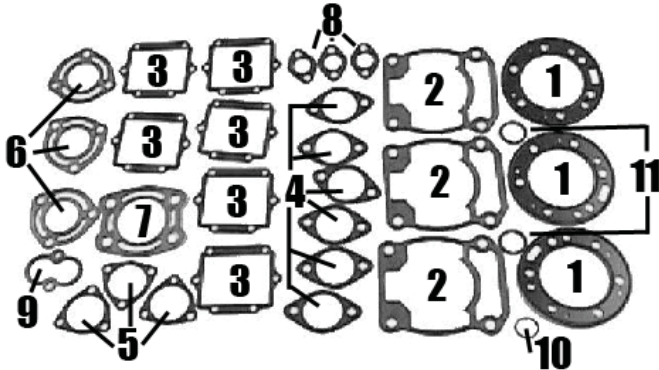

Part # S4230

S4230	Complete Gasket Kit	$107.00	D69L54R
S4220	Top End Gasket Kit	$92.41	D65L88R
W5385	Top End Gasket Kit	$79.24	D53L22R
Fits: 750 cc All Models			
Ref #	Description	MFG Stock #	Item #
1	Gasket, Cylinder Head (3 Req'd) *	3240213	S4010
2	Gasket, Cylinder Base (3 Req'd) *	3240055	S4040
3	Gasket, Reed (6 Req'd) *	3084148	S4050
4	Gasket, Carb (6 Req'd) *	3240128	S5030
5	Gasket, Air Cleaner (3 Req'd) *	5830013	S4065
6	Gasket, Exhaust (3 Req'd) *	5211489	S4070
7	Gasket, Head Pipe *	5830038	S4080
8	Gasket, Water Manifold (3 Req'd)	3082937	S4100
9	Gasket, Thermostat Housing	5410781	S4110
10	Oil Pump O-Ring	3083127	# S4112
11	Starter O-Ring (2 Req'd)	3240114	# S4359

Special Order Part

* Denotes Item is Included in Top End Kit. Part # S4220

Seal Kit Part # S4135