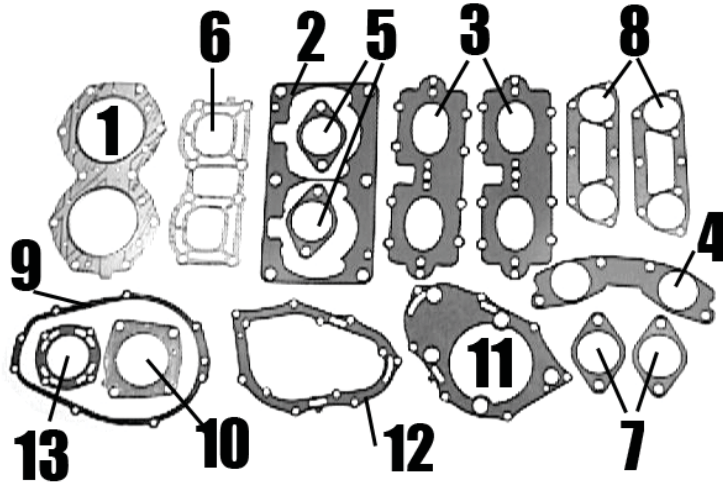

S2555	Complete Gasket Kit	$110.36	D78L81R
S2550	Top End Gasket Kit	$65.79	D46L99R
Fits: 701cc			
Blaster 1996, Superjet 1996 & Up			
Ref #	Description	MFG Stock #	Item #
1	Gasket, Cylinder Head *	61X-11181-A0-00	S2215
2	Gasket, Base *	6M6-11351	S2220
3	Gasket, Reed (2 Req'd) *	62T-13566	S2830
4	Gasket, Intake Manifold *	62T-13556-00	S2820
5	Gasket, Carb Base 44mm (2 Req'd)	65U-13556	S5460
6	Gasket, Exhaust Green *	61X-14613	S2330
7	Gasket, Oil Pump	6R8-13116-A0-00	S2340
8	Gasket, Flame Arrestor (2 Req'd)	62T-13674	S2825
9	Gasket, Flywheel Cover	6M6-81365	S2360
10	Gasket, Exhaust Pipe	6R7-14755	S2370
11	Gasket, Outer Cover	6R7-41114	S2380
12	Gasket, Muffler Damper	6R7-14749	S2390
13	Gasket, Muffler Damper	6M6-14739	S2400

* Denotes Item is Included in Top End Kit. Part # S2550

Seal Kit Part # S2525