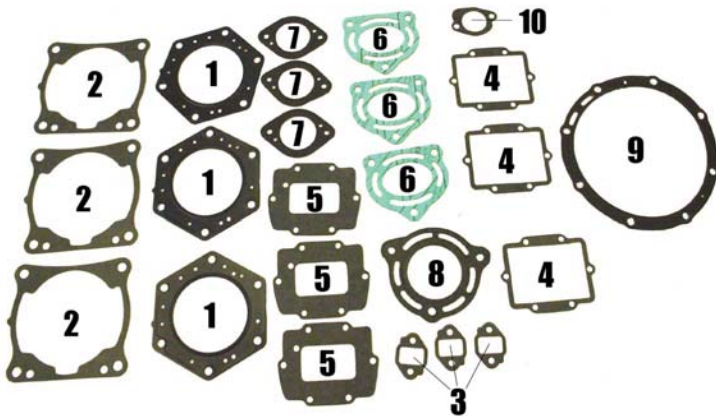

S7835	Complete Gasket Kit	$146.36	D92L68R
S7830	Top End Gasket Kit	$122.15	D74L13R
Fits: 1176 / 1200cc 1176cc Ultra 150 1999-2006 1176 1200 STX-R 2002-2006			
Ref #	Description	OEM Part #	Pro Part #
1	Head Gasket *	11004-3717	S7700
2	Base Gasket *	11060-3783	S7715
3	Water Pipe (3 Req'd)	11060-3785	S7720
4	Inner Reed Gasket (3 Req'd) *	11060-3717	S7050
5	Outer Reed Gasket (3 Req'd) *	11060-3757	S7630
6	Exhaust Manifold Gasket (3 Req'd) *	11060-3785	S7750
7	Carb Base Gasket (3 Req'd)	11060-3788	S7760
8	Head Pipe Gasket *	11060-3786	S7770
9	Gasket, Exhaust Body	11060-3787	S7780
10	Flywheel Cover	11060-3803	S7790

* Denotes item is included in Top End Kit, Part # S7830

Seal kit part # S7825