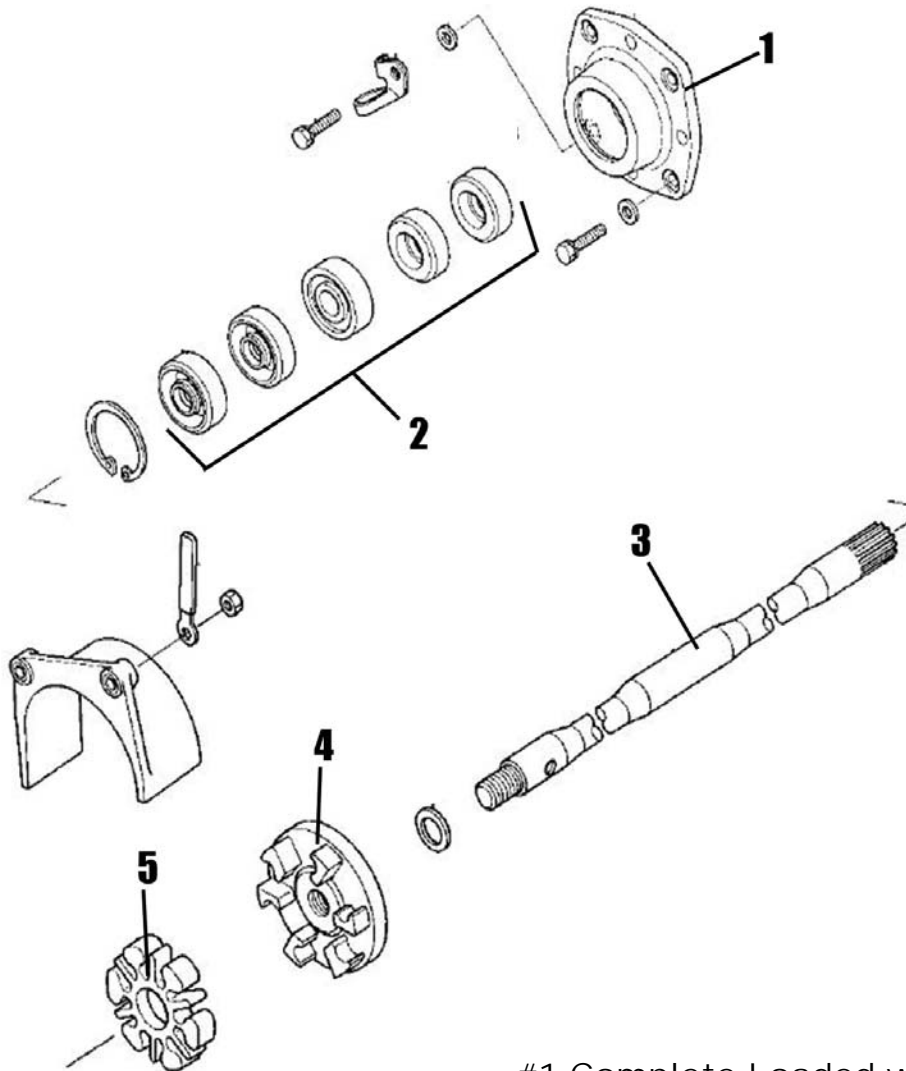

Kawasaki

Polaris

Seadoo

Tigershark

Yamaha
Waverunner

#1 Complete Loaded w/ Bearings & Seals

635/650 Driveline Components

Reference #			1	2	3	4	5
Engine CC	Model	Year	Driveshaft Housing	D.H. Bearing Kit	Driveshaft	Coupler Driveshaft	Rubber Damper
635	650 TS	91-96	1328030-1	3-40-DBS611	39159-3713 *	42034	920755-1
	650 SX	87-93	1328030-1	3-40-DBS611	3915912	42034	920755-1
	650 X-2	86-93	1328030-1	3-40-DBS611	39159-3711 *	42034	920755-1
	650 X-2	94-95	1328030-1	3-40-DBS611	39159-3718 *	42034	920755-1
550	550 SX	90-96	1328030-1	3-40-DBS611	N/A	42034	920755-1
550	550 JS	82-89	1328030-1	3-40-DBS611	N/A	42034-3005 *	920755-1
440	440JS	77-94	1328030-1	3-40-DBS611	N/A	42034-3005 *	920755-1

* Special order part