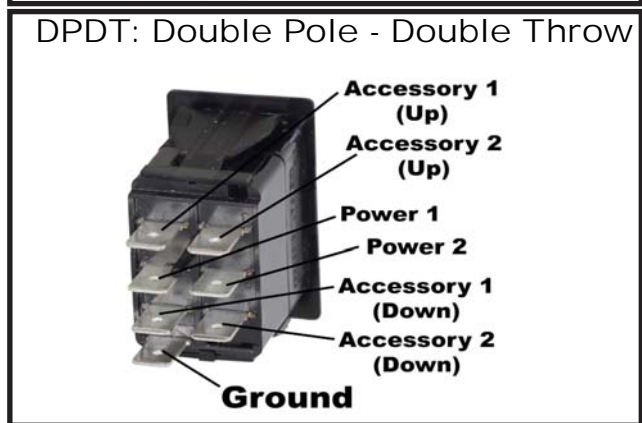

** Ground is for illuminated Switches Only **