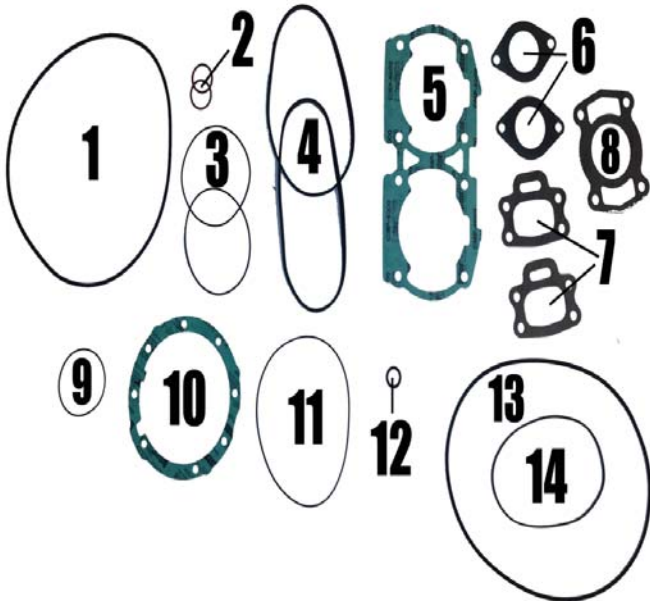

* Denotes Item is Included in Top End Kit, Part # S6480

Special Order Part
 Seal Kit Part # S6345

Part # S6610

S6610	Complete Gasket Kit	\$53.47	D38L06R
S6600	Top End Gasket Kit	\$39.34	D23L64R

Fits: 717 cc
 GTS 1997-2001 / GSI 1997 / SP 1997 / GS 1997-2001
 GTI LE 2002-2004 / GTI 1996-2004 / SPX 1996 / XP 1995 / HX 1995-1997