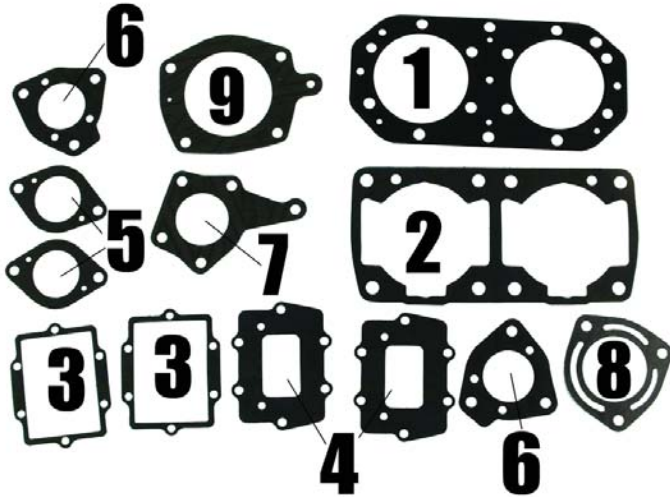

Part # S7310

S7310	Complete Gasket Kit	$80.53	D57L51R
S7300	Top End Gasket Kit	$52.51	D37L50R
Fits: 782 / 800cc 800 SX-R 2003 & Up			
Ref #	Description	MFG Stock #	Item #
1	Gasket, Cylinder Head *	11004-3714	S7000
2	Gasket, Base *	11060-3711	S7042
3	Gasket, Reed (2 Req'd) *	11060-3717	S7050
4	Gasket, Outer Reed (2 Req'd) *	11060-3757	S7430
5	Gasket, Carburetor 40mm (4 Req'd) *	11060-3761	S7067
6	Exhaust SXR (2 Req'd)	11060-3759	# S7075
7	Gasket, Head Pipe	11060-3712	S7080
8	Gasket, Upper Muffler	11060-3713	S7090
9	Muffler Gasket	11060-3714	S7140

Seal Kit Part # S5935
Special Order Part

Part # S7520