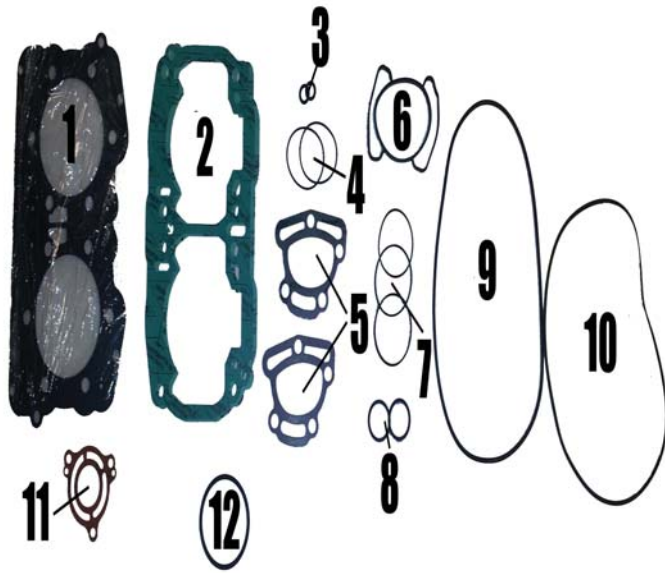

Part # S6880

S6880	Complete Gasket Kit	$108.66	D77L22R
S6875	Top End Gasket Kit	$80.74	D49L40R

Fits: 947 cc

3D DI 2006-2007 / XP DI 2003-2004 / RS DI 200-2003 / GTX DI 2000-2003

Ref #	Description	MFG Stock #	Item #
1	Gasket, Cylinder Head *	290-931-705	S6705
2	Gasket, Base (3 Hole 0.12) *	420-931-905.3	# S6734.3
2	Gasket, Base (4 Hole 0.16) *	420-931-905.4	# S6734.4
2	Gasket, Base (6 Hole 0.24) *	420-931-905.6	# S6734.6
3	O-Ring, Power Valve (2 Req'd) *	290-931-765	S6622
4	O-Ring, Power Valve Housing (2 Req'd)	290-931-670	S6750
5	Gasket, Exhaust (2 Req'd) *	293-250-081	S6760
6	O-ring, Head Pipe *	420931990	S6870
7	O-Ring, Counter Balance Shaft / Compressor	290-230-300	S6624
8	O-Ring, Starter	278-001-159	# S6790
9	O-Ring, Flywheel Cover	290-931-690	S6795
10	O-Ring, Engine Bottom Cover	420-931-880	# S6782
11	Gasket, Compressor	420-931-870	# S6850
12	O-Ring, Water Channel	420-850-390	# S6784

* Denotes Item is Included in Top End Kit, Part # S6875

Special Order Part

Seal Kit Part # S6815

S6990
Gasket Kit, Complete w/ Seals
Seadoo 02 & Later All 4Tec
PWC/Jetboat Model
X-ref # , 420889772, 420889773
Retail: $162.67 D114L35R

Kawasaki

Polaris

Seadoo

Tigershark

Yamaha
Waverunner