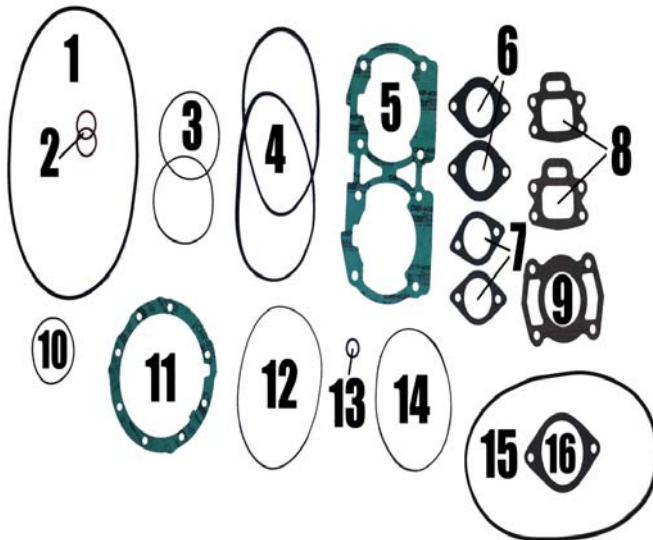

* Denotes item is included in Top End Kit, Part # S6400

Special Order Part

Seal Kit Part # S6345

Part # S6465

S6465	Complete Gasket Kit	\$72.46	D44L25R
S6440	Top End Gasket Kit	\$39.34	D25L70R

Fits: 587 cc (White Motor)