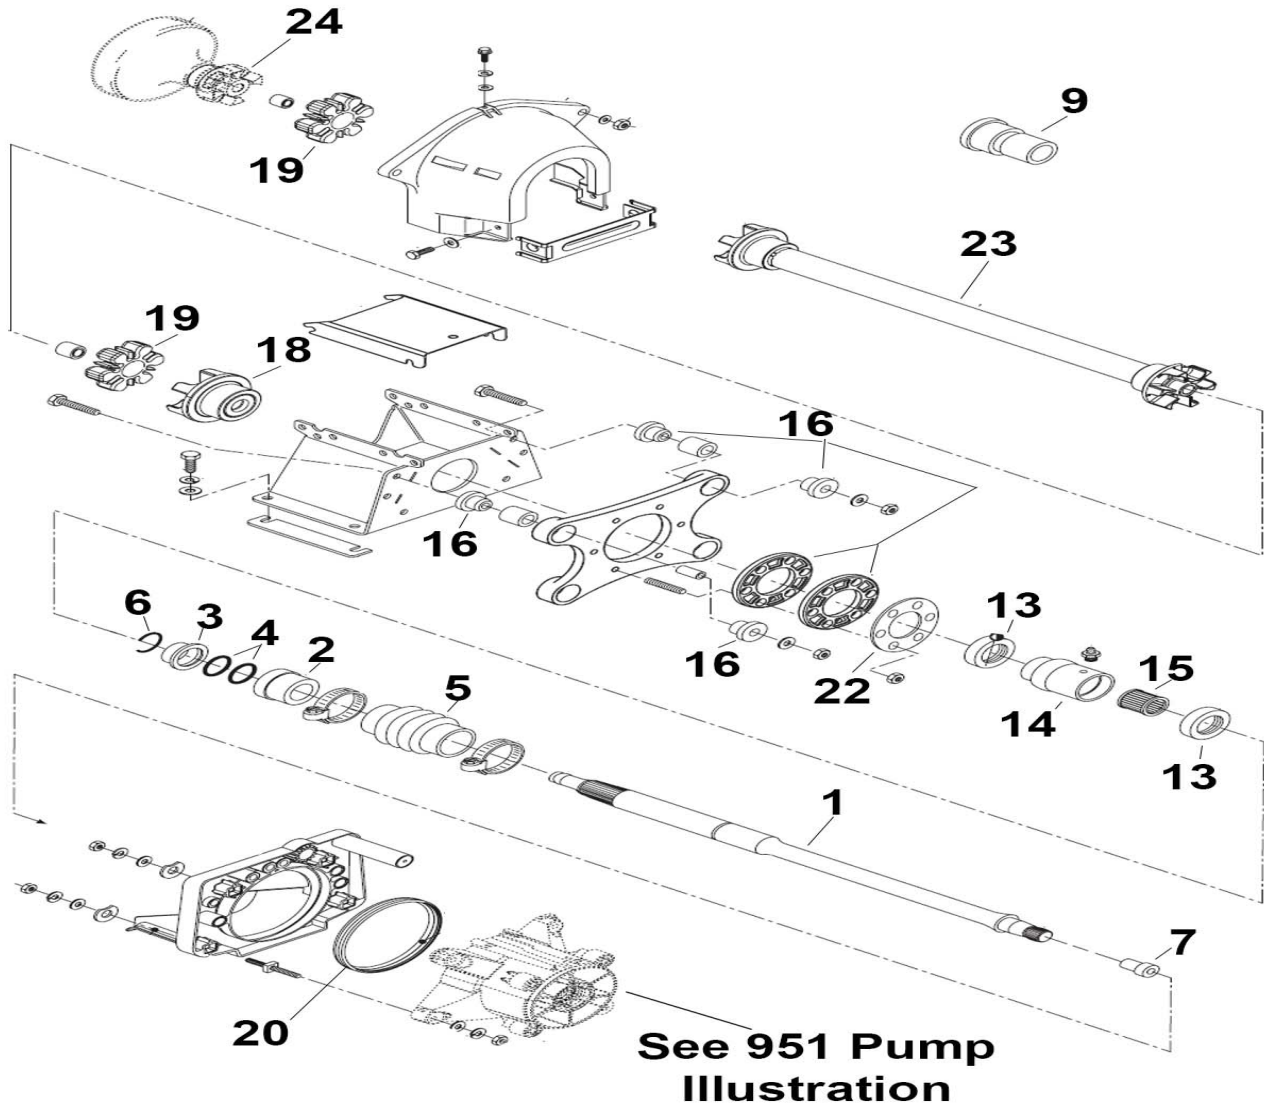

947/951 XP Only Driveline

947 / 951 Driveline Components (XP Only)

Reference #			1	2	3	4	5	6	7	9
Engine CC	Model	Year	Drive Shaft	Carbon Seal/ Complete Carrier	Support Ring/ Thru Hull Kit	Support Ring O- Rings	Bellow/ Thru Hull Hose	Support Ring Circlip	Driveshaft Bumper	Thru Hull Fitting
951	XP / XP DI	2003-04	270150	272770	3-40-000064	293044	272105	3-40-000135	292019-2	3-16-0075STD
		2000-02	270150	272770	3-40-000064	293044	272105	3-40-000135	292019-2	3-16-0075STD
	XP Ltd.	99	270150	272770	3-40-000064	293044	272105	3-40-000135	292019-2	3-16-0075STD
		98	270150	272770	3-40-000064	293044	272105	3-40-000135	292019-2	3-16-0075STD

947 / 951 Driveline Components (XP Only)

Reference #			13	14	15	16	18	19	20	22	23	24
Engine CC	Model	Year										
951	XP / XP DI	2003-04	29325	272012	293007	272400	272158	293067	293087	272000051 *	272000154 *	420958137 *
		2000-02	29325	272012	293007	272400	272158	293067	293087	272000051 *	272000154 *	290958137 *
	XP Ltd.	99	29325	272012	293007	272400	272158	293067	293087	272000051 *	272000154 *	290958137 *
		98	29325	272012	293007	272400	272158	293067	293087	272000051 *	272000142 *	290958130 *

* Denotes Part is a special order Part