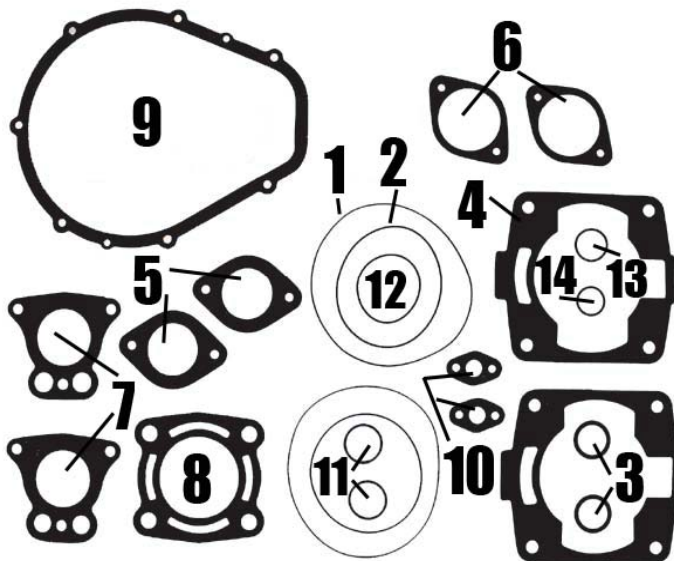

Part # S4378

S4378	Complete Gasket Kit	$61.55	D38L06R
S4375	Top End Gasket Kit	$39.34	D27L76R
W5523	Wiseco Top End Gasket Kit	$60.95	D40L94R

Fits: 700 cc
All Models
Hurricane

Ref #	Description	MFG Stock #	Item #
1	O-Ring, Cylinder Head (2 req'd) *	5410931	S4300
2	O-Ring, Cylinder Head (2 Req'd) *	5410932	S4305
3	O-Ring, Spark Plug (2 Req'd) *	5410917	S4310
4	Gasket, Cylinder Base (2 Req'd) *	5811057	S4315
5	Gasket, Carburetor (2 Req'd) *	5830043	S4320
6	Flame Arrestor Gasket	5830062	# S4325
7	Gasket, Exhaust (2 Req'd) *	5811045	S4330
8	Gasket, Head Pipe *	5830051	S4335
9	Gasket, Flywheel Cover	5811145	S4337
10	Gasket, Water Manifold (2 Req'd)	5830061	S4339
11	Oil Pump O-Ring	5411056	# S4340
12	O-Ring Thermostat Housing	5410860	S4353
13	O-Ring Crankshaft	5410613	# S4356
14	Starter O-Ring (2 Req'd)	3240114	# S4359

Special Order Part

* Denotes Item is included in Top End Kit. Part # S4375
Seal Kit Part # S4370