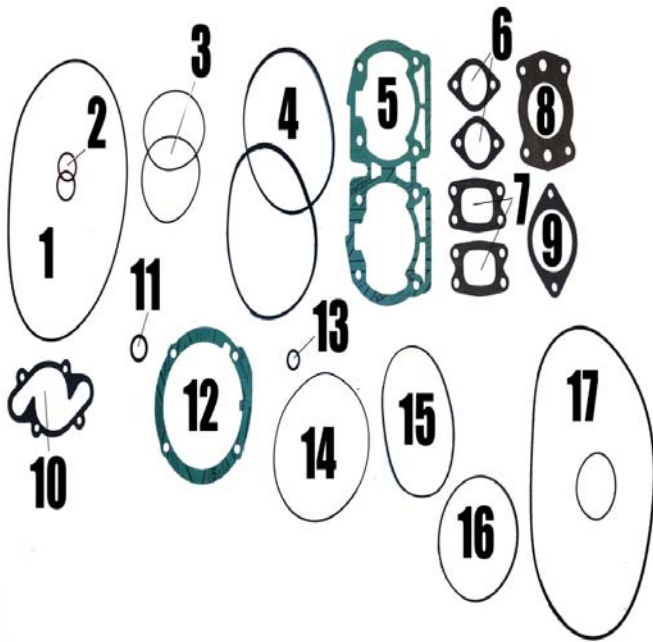

Part # S6425

S6425	Complete Gasket Kit	$73.67	D47L34R
S6400	Top End Gasket Kit	$39.34	D23L64R

Fits: 587cc

Yellow Motor XP 1991

Yellow Motor GT 1990-1991

Yellow Motor SP 1988-1991

Ref #	Description	MFG Stock #	Item #
1	O-Ring, Head Cover *	290-950-050	S6200
2	O-Ring, Spark Plug (2 Req'd) *	290-430-782	S6220
3	O-Ring, Cylinder Head (2 Req'd) *	293-300-026	S6170
4	O-Ring, Water Jacket (2 Req'd) *	290-850-040	S6230
5	Gasket, Base .020 *	290-931-160	6000B
6	Carb Gasket 38MM (2 Req'd) *	290-842-040	6100
7	Gasket, Exhaust (2 Req'd) *	290-850-630	S6050
8	Gasket, Head Pipe *	290-950-250	S6140
9	Gasket, Starter	290-830-905	# S6120
10	Gasket, Water Distributor	290-831-612	# S6110
11	O-Ring, Water Manifold (2 Req'd) *	290-430-460	S6240
12	Gasket, Flywheel Housing	290-850-600	# S6125
13	O-Ring, Rotary Valve Shaft	293-300-024	S6260
14	O-Ring, Rotary Valve Cover	293-300-023	S6250
15	O-Ring, Manifold (2 Carb)	290-831-705	# S6270
16	O-Ring, Manifold (1 Carb)	290-850-160	# S6275
17	O-Ring, Flywheel Cover	290-950-130	S6280

* Denotes item is included in Top End Kit, Part # S6400

Special Order Part

Seal Kit Part # S6345