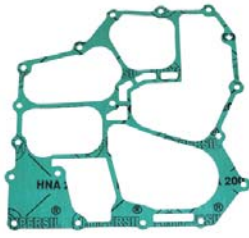

3-60-431820
Gasket, Oil Sump
Seadoo / Ski-Doo
Spark/GTI/GTS/MXZ/GSX
Cross Ref #:
420431820,
\$10.90 D6L66R

Kawasaki

Polaris

Seadoo

Tigershark

Yamaha
Waverunner

3-60-431840
Gasket, Oil Tank
Seadoo & Skidoo
Spark /Expedition/MXZ
Cross Ref #:
420431840,
\$13.08 D8L00R