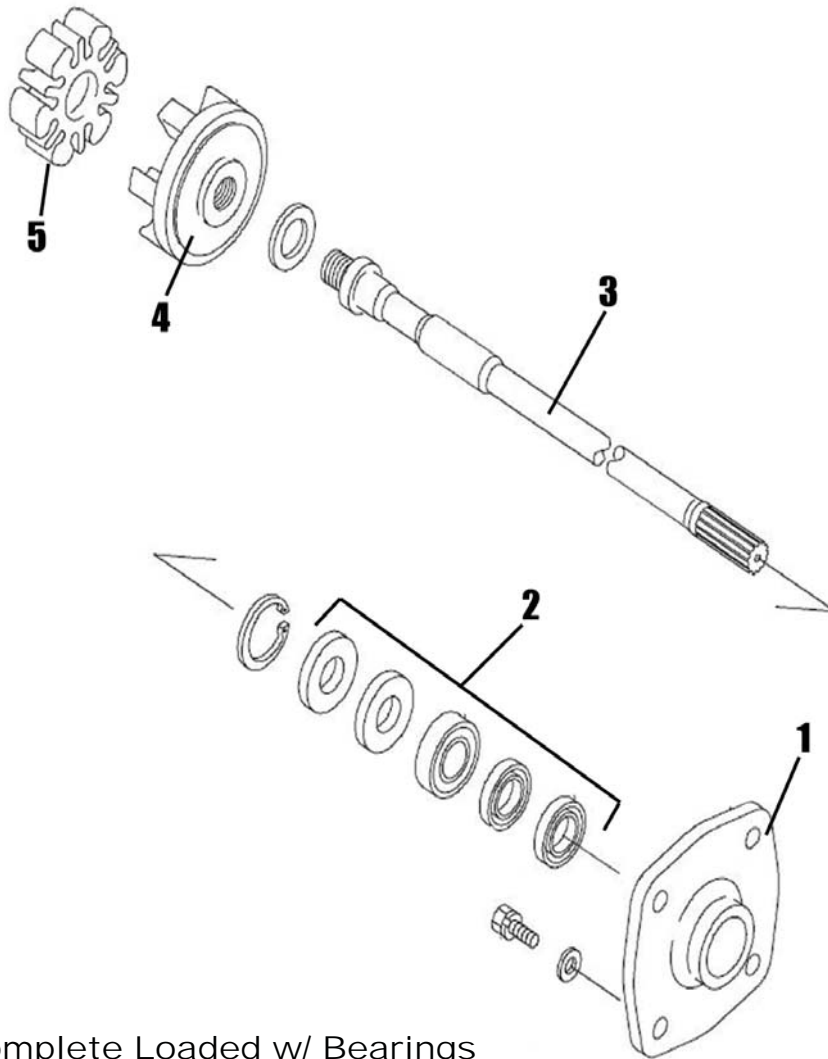

#1 Complete Loaded w/ Bearings & Seals

1176 / 1200 Driveline Components

Reference #			1	2	3	4	5
Engine CC	Model	Year	Driveshaft Housing	D.H. Bearing Kit	Driveshaft	Coupler Driveshaft	Rubber Damper
1199	STX-12F	2003~2007	1328030-1	3-40-DBS611	39159-3739 *	UL150	921603
1176	ULTRA 150	99-2006	1328030-1	3-40-DBS611	3915930	UL150	921603
	1200 STX-R	2002-2006	1328030-1	3-40-DBS611	3915932	UL150	921603

* Special Order Part