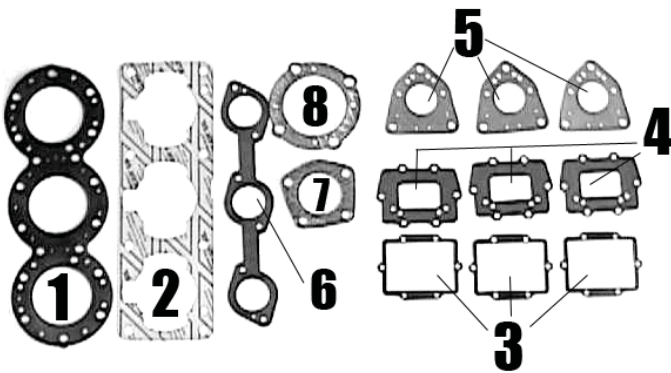

S7520	Complete Gasket Kit	$107.51	D76L78R
S7500	Top End Gasket Kit	$75.57	D53L97R
Fits: 891 / 900cc 900 STX 2003-2006 / 900 STX, STS, ZXI 1996-2002			
Ref #	Description	MFG Stock #	Item #
1	Gasket, Cylinder Head .010 SS *	11004-3713	S7400
2	Gasket, Base *	11060-3752	S7420
3	Gasket, Reed (3 Req'd) *	11060-3717	S7050
4	Gasket, Outer Reed (3 Req'd) *	11060-3757	S7430
5	Gasket, Exhaust Manifold (3 Req'd) *	11060-3756	S7450
6	Gasket, Carb Base	11060-3753	S7460
7	Gasket, Head Pipe	11060-3754	S7470
8	Gasket, Head Pipe to Chamber	11060-3755	S7480

* Denotes item is included in Top End Kit, Part # S7500
Seal Kit part # S7488