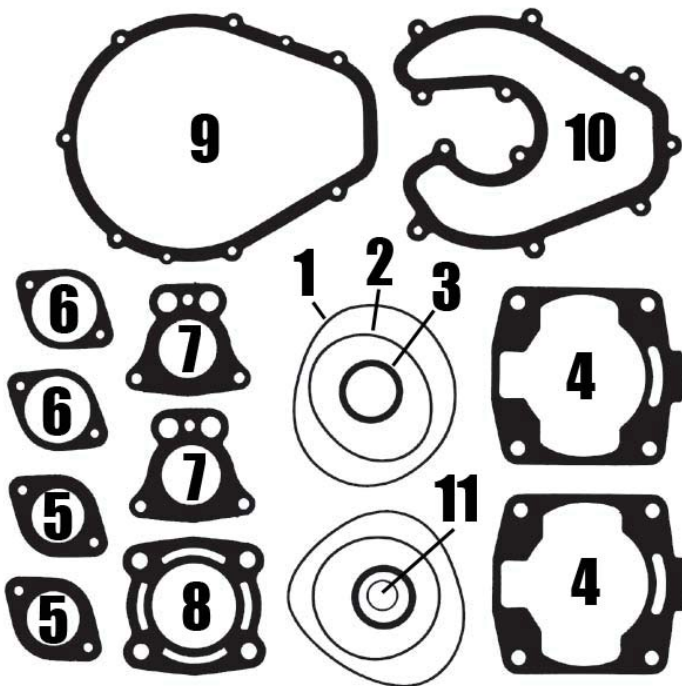

Part # S4875

S4875	Complete Gasket Kit	$72.66	D44L25R
# S4870	Top End Gasket Kit	Call	Call
Fits: 777 cc Virage 1 2002			
Ref #	Description	MFG Stock #	Item #
1	O-Ring, Head (2 req'd) *	5410931	S4300
2	O-Ring, Cylinder (2 Req'd) *	5411573	S4306
3	O-Ring, Spark Plug (2 Req'd) *	5410917	S4310
4	Gasket, Base .015 (2 Req'd) *	5811784	S4805
5	Gasket, Carburetor (2 Req'd) *	5830043	S4320
6	Flame Arrestor Gasket (2 Req'd)	5830062	# S4325
7	Gasket, Exhaust (2 Req'd) *	5811045	S4330
8	Head Pipe Gasket *	5830051	# S4815
9	Gasket, Flywheel Cover	5811145	S4337
10	Water Jacket Gasket	5812011	# S4825
11	Oil Pump O-Ring	5411056	# S4340

Special Order Part

* Denotes Item is Included in Top End Kit. Part # S4870

Seal Kit Part # S4850