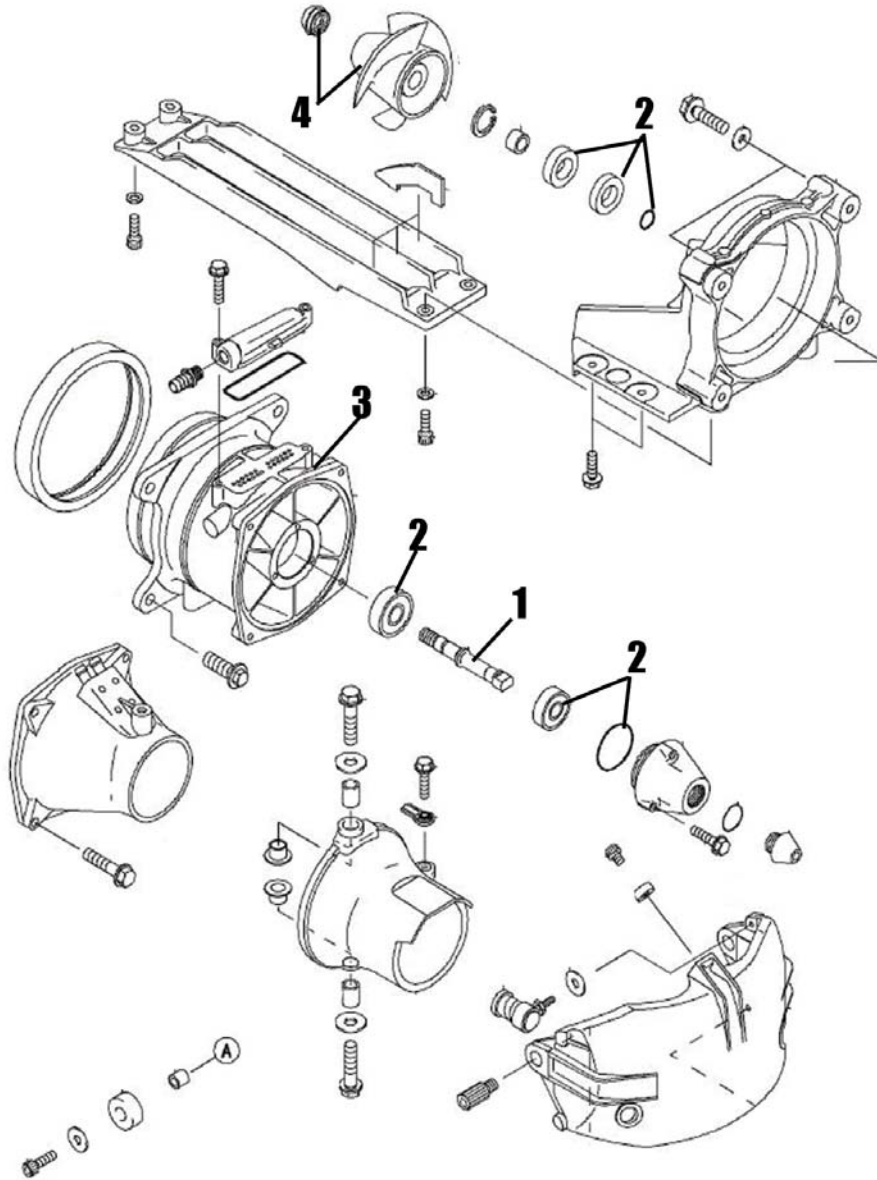

WR900
Wear Ring
Kawasaki 900 & 1100STX
1200STX-R
X-ref #,
Retail: $120.95 D84L65R

900, 1100 Jet Pump Components

Reference #			1	2	3	4
Engine CC	Model	Year	Jet Pump Shaft	Jet Pump Kit	Jet Pump	Impeller
1071	ULTRA 130 DI	2001~2006	1310773	3-50-PM606	59496-3735 *	See Prop Chart After Jet Pump Section
	1100 STX DI	2000~2003	1310737	3-50-PM609	59496	
		2003	1310737	3-50-PM609	59496-3737 *	
	1100 STX	97~99	1310737	3-50-PM609	59496	
	1100 ZXI	96~2003	1310737	3-50-PM609	59496	
891	900 STX	2005~2006	1310737	3-50-PM609	59496-3756 *	See Prop Chart After Jet Pump Section
	900 STX	03~04	1310737	3-50-PM609	59496-3737 *	
	900 STX	2001~02	1310737	3-50-PM608	59496	
	900 STX	99~2000	1310721	3-50-PM608	59496-3749 *	
	900 STX	97~98	1310721	3-50-PM608	59496-3724 *	
	900 STS	01~02	1310721	3-50-PM608	59496	
	900 ZXI	95~97	1310721	3-50-PM608	59496-3746 *	

* Special Order Part