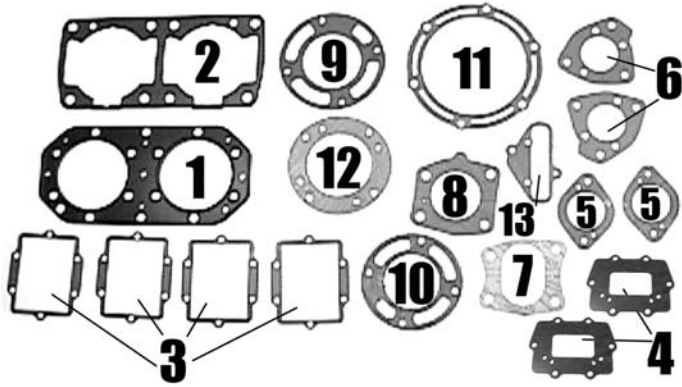

Part # S7225

S7225	Complete Gasket Kit	$74.64	D53L31R
S7200	Top End Gasket Kit	$38.87	D26L74R
Fits: 743 / 750cc 750 STS 1993-2001			
Ref #	Description	MFG Stock #	Item #
1	Gasket, Cylinder Head *	11004-3714	S7000
2	Gasket, Base *	11060-3711	S7040
3	Gasket, Reed (4 Req'd) *	11060-3717	S7050
4	Gasket, Outer Reed (2 Req'd) *	11060-3757	S7430
5	Gasket, Carb Base 40mm (2 Req'd) *	11060-3716	S7060
6	Gasket, Exhaust Manifold (2 Req'd) *	11060-3721	S7070
7	Gasket, Exhaust Green	11060-3732	S7110
8	Gasket, Head Pipe	11060-3771	S7115
9	Gasket, Muffler	11060-3718	S7120
10	Exhaust Joint Gasket	11060-3763	# S7125
11	Muffler Gasket	11060-3766	# S7135
12	Muffler Gasket	11060-3770	# S7145
13	Control Valve Gasket	11060-3723	# S7150

* Denotes item is included in Top End Kit, Part # S7200
# Special Order Part
Seal Kit Part # S5935