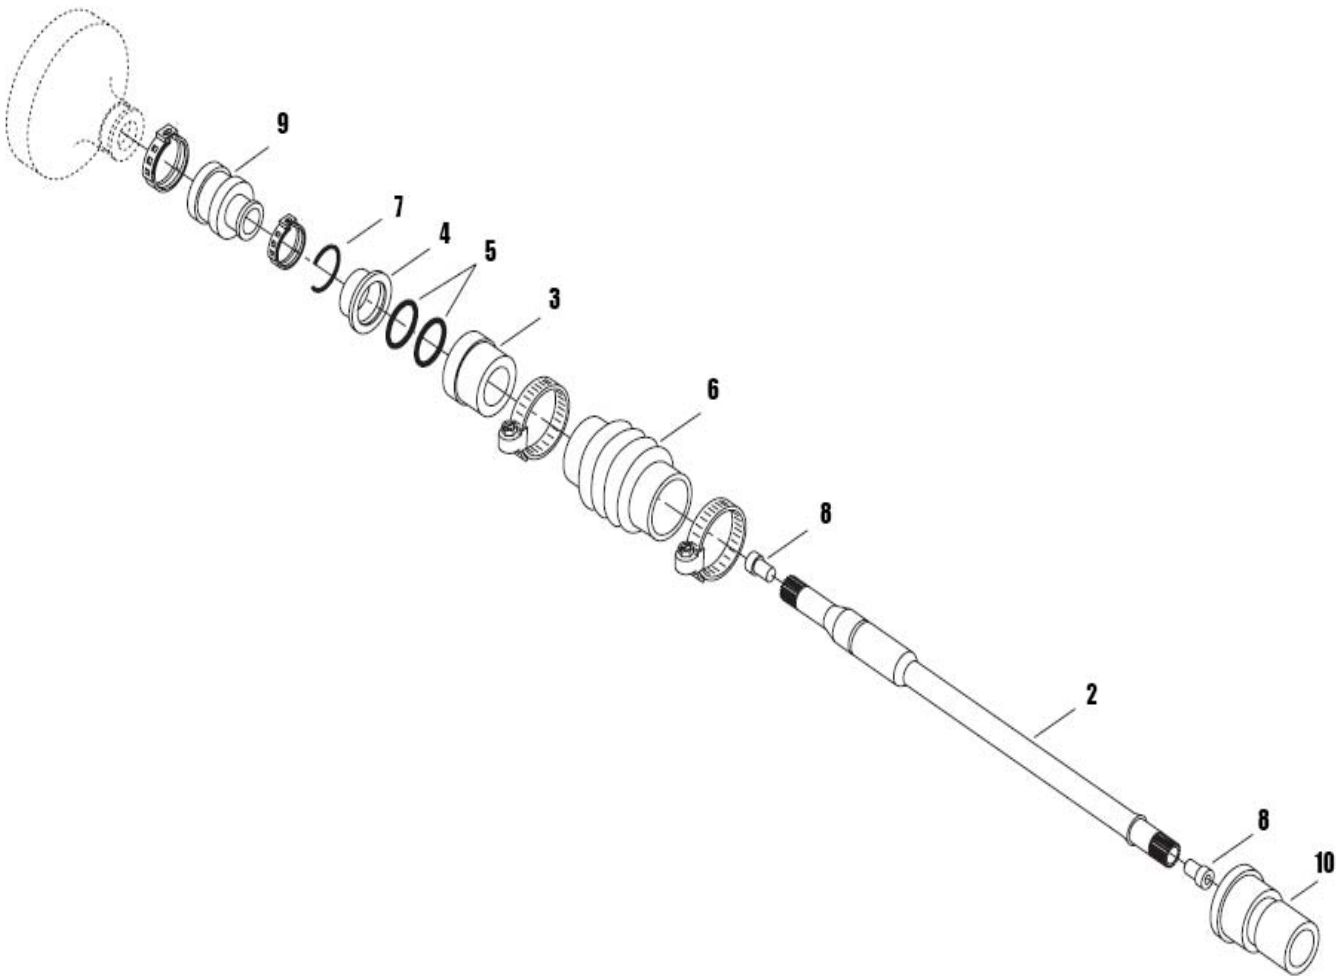

947 / 951 Driveline Components

Reference #			2	3	4	5	6	7	8	9	10	
Engine CC	Model	Year	Drive Shaft	Carbon Seal/ Complete Carrier	Carbon Ring Kit	Support Ring/ Thru Hull Kit	Support Ring O-Rings	Bellow/ Thru Hull Hose	Support Ring Circlip	Driveshaft Bumper	Rubber Boot/ Ball Bearing w/ Bellow	Thru Hull Fitting
951	RXX	2001-02	272151	272770	3-40-1503KC	3-40-000064	293044	272105	3-40-000135	292019-2	2720001-1	3-16-0075STD
	XP / XP DI	2003-04										
		2000-02										
	RX DI	2002-05	272151	272770	3-40-1503KC	3-40-000064	293044	272105	3-40-000135	292019-2	2720001-1	3-16-0075STD
	RX / RX DI	2000-03	272151	272770	3-40-1503KC	3-40-000064	293044	272105	3-40-000135	292019-2	2720001-1	3-16-0075STD
	GTX DI	2003-05	272160-1	272770	3-40-1503KC	3-40-000064	293044	272105	3-40-000135	292019-2	2720001-1	3-16-0075STD
	GTX / GTX DI	2000-02	272160-1	272770	3-40-1503KC	3-40-000064	293044	272105	3-40-000135	292019-2	2720001-1	3-16-0075STD
	GSX Ltd.	99	272151	272770	3-40-1503KC	3-40-000064	293044	272105	3-40-000135	292019-2	2720001-1	3-16-0075STD
		98	272151	272770	3-40-1503KC	3-40-000064	293044	272105	3-40-000135	292019-2	2720001-1	3-16-0075STD
	GTX Ltd.	99	272160-1	272770	3-40-1503KC	3-40-000064	293044	272105	3-40-000135	292019-2	2720001-1	3-16-0075STD
		98	272160-1	272770	3-40-1503KC	3-40-000064	293044	272105	3-40-000135	292019-2	2720001-1	3-16-0075STD
	XP Ltd.	99										
		98										
LRV / LRV DI	2000-2003	# 204120232	272770	3-40-1503KC	3-40-000064	293044	272105	3-40-000135	292019-2	2720001-1	3-16-0075STD	
LRV	99	272160-1	272770	3-40-1503KC	3-40-000064	293044	272105	3-40-000135	292019-2	2720001-1	3-16-0075STD	
GSX Ltd.	97	272151	272770	3-40-1503KC	3-40-000064	293044	272105	3-40-000135	292019-2	2720001-1	3-16-0075STD