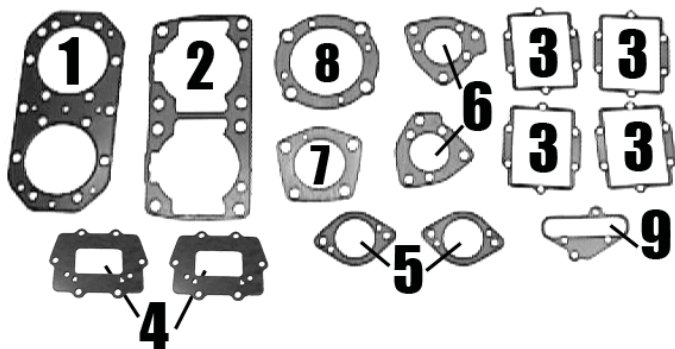

* Denotes item is included in Top End Kit, Part # S7200

Special Order Part

Seal Kit Part # S5935

Part # S7245

S7245	Complete Gasket Kit	\$77.22	D55L14R
S7200	Top End Gasket Kit	\$38.87	D26L74R
Fits: 743 / 750cc 750 ZXI 1996-1997 / 750 ZXI 1995			
Ref #	Description	MFG Stock #	Item #
1	Gasket, Cylinder Head *	11004-3714	S7000
2	Gasket, Base *	11060-3711	S7040
3	Gasket, Reed (4 Req'd) *	11060-3717	S7050
4	Gasket, Outer Reed (2 Req'd) *	11060-3757	S7430
5	Gasket, Carb Base 40mm (2 Req'd) *	11060-3716	S7060
6	Gasket, Exhaust Manifold (2 Req'd) *	11060-3721	S7070
7	Gasket, Head Pipe	11060-3754	S7470
8	Gasket, Head Pipe to Chamber	11060-3755	S7480
9	Control Valve Gasket	11060-3723	# S7150