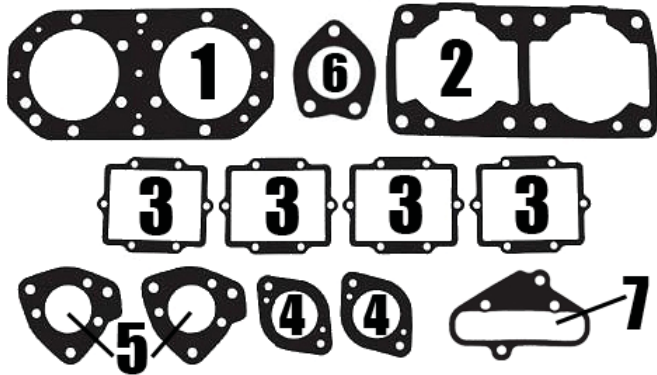

Part # S7230 *Special Order*

S7230	Complete Gasket Kit	$65.10	D46L49R
S7200	Top End Gasket Kit	$38.87	D26L74R
Fits: 743 / 750cc 750 XI 1994			
Ref #	Description	MFG Stock #	Item #
1	Gasket, Cylinder Head *	11004-3714	S7000
2	Gasket, Base *	11060-3711	S7040
3	Gasket, Reed (4 Req'd) *	11060-3717	S7050
4	Gasket, Carb Base 40mm (2 Req'd) *	11060-3716	S7060
5	Gasket, Exhaust Manifold (2 Req'd) *	11060-3721	S7070
6	Gasket, Head Pipe	11060-3720	S7100
7	Control Valve Gasket	11060-3723	# S7150

* Denotes item is included in Top End Kit, Part # S7200
# Special Order Part
Seal Kit Part # S5935